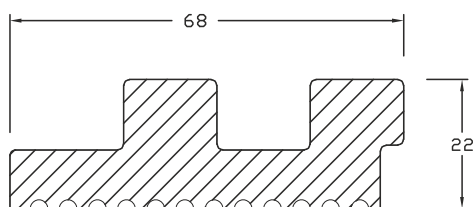

model name: **System slats**

height	68 mm
thickness	22 mm
length	2800 mm
colours	Saragossa Oak, Natural Nut Tree, Sena Acacia, Duo (Saragossa Oak + black)
finish	semi-mat

Saragossa Oak

Natural Nut Tree

Sena Acacia

Duo

Product	Type	Length mm	Height mm	Thickness mm	Weight kg	Pieces in lot	Product reference number			
							Saragossa Oak	Acacia Sena	Natural Walnut	DUO Saragossa + Black
Wall lamella	22x68	2800	22	68	2,15	1	546347	546354	546378	546514
Stickers for lamella	22x68		22	68		2	210674			210674