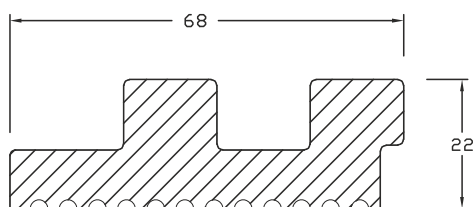

model name: **System slats**

height	68 mm
thickness	22 mm
length	2800 mm
colours	Saragossa Oak, Natural Nut Tree, Sena Acacia, Duo (Saragossa Oak + black)
finish	semi-mat

Saragossa Oak

Natural Nut Tree

Sena Acacia

Duo

Product	Type	Length mm	Height mm	Thickness mm	Weight kg	Pieces in lot	Product reference number			
							Saragossa Oak	Acacia Sena	Natural Walnut	DUO Saragossa + Black
Wall lamella	22x68	2800	22	68	2,15	1	546347	546354	546378	546514
Stickers for lamella	22x68		22	68		2	210674			210674

model name: **Stickers of wall slats
30×40**

height	30 mm
length	40 mm
colour	colors of slats veneers

model name: **Stickers of wall slats
68×22**

height	68 mm
length	22 mm
colour	colors of slats veneers