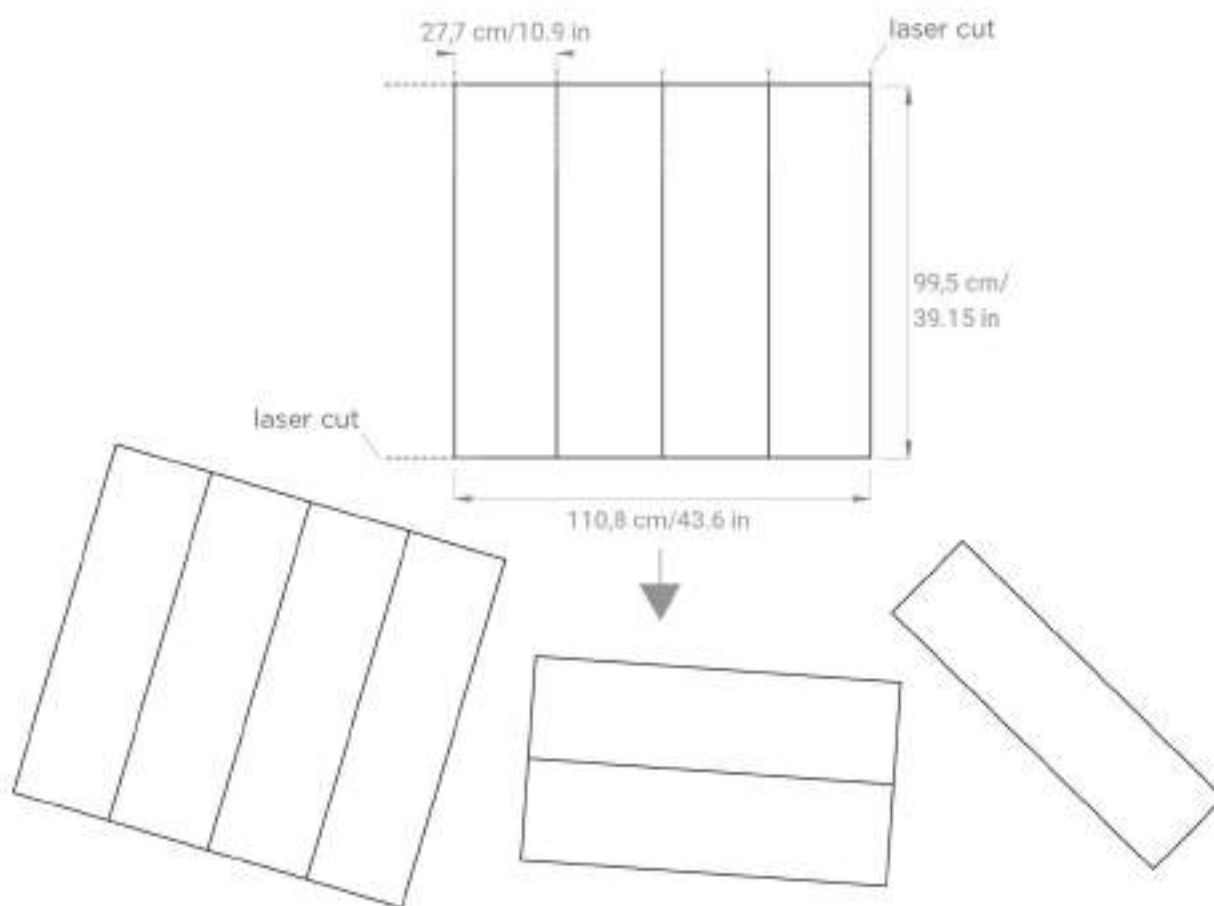

DIMENSIONS:

- L/H 27,7 | 55,4 | 110,8 x L/H 99,5 x THK 2,3 | 4 cm
- L/H 10.9 | 21.8 | 43.6 x L/H 39.17 x THK 0.9 | 1.58 in

NOTE: *Panels may have differences in thickness due to the type of material*

WEIGHT: