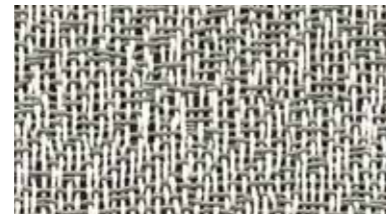

MIRAGE

WOVEN FLOORING BY DICKSON

Mirage has a delicately uneven, raw and vibrant surface. A perfect balance between soft and intense, its natural-looking texture is inspired by sisal flooring. This range is available in a broad range of refined colours, from light to dark, with neutral tones complementing more fiery shades.

Pattern repeat: W 160 cm / 62.99" x H 250 cm / 98.42"

MOON
MIRA J557 D50
MIRA J557 200

BETULA
MIRA J559 D50
MIRA J559 200

POLAR
MIRA J558 D50
MIRA J558 200

SILICON SILVER
MIRA J523 D50
MIRA J523 200

DUSTY GREEN
MIRA J548 D50
MIRA J548 200