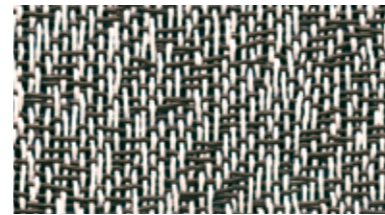

MIRAGE

WOVEN FLOORING BY DICKSON

Mirage has a delicately uneven, raw and vibrant surface. A perfect balance between soft and intense, its natural-looking texture is inspired by sisal flooring. This range is available in a broad range of refined colours, from light to dark, with neutral tones complementing more fiery shades.

Pattern repeat: W 160 cm / 62.99" x H 250 cm / 98.42"

MOON
MIRA J557 D50
MIRA J557 200

BETULA
MIRA J559 D50
MIRA J559 200

POLAR
MIRA J558 D50
MIRA J558 200

SILICON SILVER
MIRA J523 D50
MIRA J523 200

DUSTY GREEN
MIRA J548 D50
MIRA J548 200