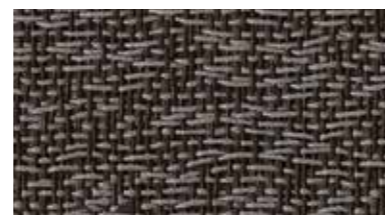

MIRAGE

WOVEN FLOORING BY DICKSON

Mirage has a delicately uneven, raw and vibrant surface. A perfect balance between soft and intense, its natural-looking texture is inspired by sisal flooring. This range is available in a broad range of refined colours, from light to dark, with neutral tones complementing more fiery shades.

Pattern repeat: W 160 cm / 62.99" x H 250 cm / 98.42"

MOON
MIRA J557 D50
MIRA J557 200

BETULA
MIRA J559 D50
MIRA J559 200

POLAR
MIRA J558 D50
MIRA J558 200

SILICON SILVER
MIRA J523 D50
MIRA J523 200

DUSTY GREEN
MIRA J548 D50
MIRA J548 200

WILD EARTH
MIRA J525 D50
MIRA J525 200

ANTRIM BLUE
MIRA J549 D50
MIRA J549 200

VIPER BLUE
MIRA J528 D50
MIRA J528 200

ARIZONA BRONZE
MIRA J526 D50
MIRA J526 200

SÈPIA
MIRA J555 D50
MIRA J555 200

UMBER
MIRA J556 D50
MIRA J556 200