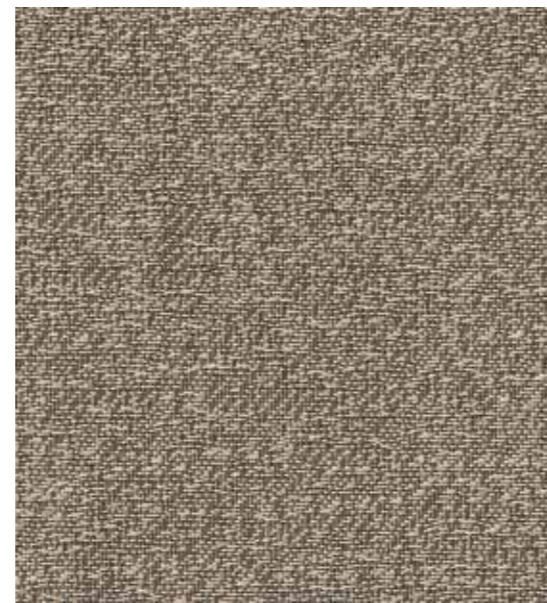

MIRAGE

WOVEN FLOORING BY DICKSON

Mirage has a delicately uneven, raw and vibrant surface. A perfect balance between soft and intense, its natural-looking texture is inspired by sisal flooring. This range is available in a broad range of refined colours, from light to dark, with neutral tones complementing more fiery shades.

Pattern repeat: W 160 cm / 62.99" x H 250 cm / 98.42"

MOON
MIRA J557 D50
MIRA J557 200

BETULA
MIRA J559 D50
MIRA J559 200

POLAR
MIRA J558 D50
MIRA J558 200

SILICON SILVER
MIRA J523 D50
MIRA J523 200

DUSTY GREEN
MIRA J548 D50
MIRA J548 200