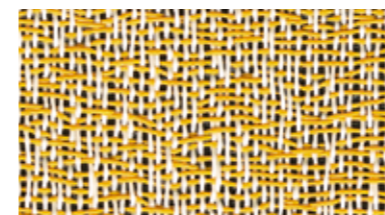

ORPIMENT
MIRA J560 D50
MIRA J560 200

Made to Order*