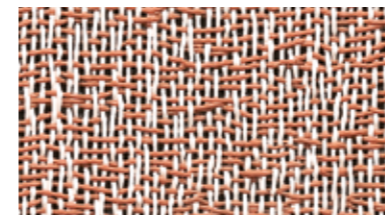

SERANDITE
MIRA J561 D50
MIRA J561 200

Made to Order*