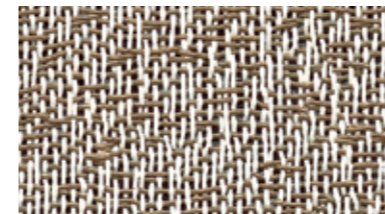

MIRAGE

WOVEN FLOORING BY DICKSON

Mirage has a delicately uneven, raw and vibrant surface. A perfect balance between soft and intense, its natural-looking texture is inspired by sisal flooring. This range is available in a broad range of refined colours, from light to dark, with neutral tones complementing more fiery shades.

WILD EARTH
MIRA J525 D50
MIRA J525 200

ANTRIM BLUE
MIRA J549 D50
MIRA J549 200

VIPER BLUE
MIRA J528 D50
MIRA J528 200

ARIZONA BRONZE
MIRA J526 D50
MIRA J526 200

SÈPIA
MIRA J555 D50
MIRA J555 200

UMBER
MIRA J556 D50
MIRA J556 200

Hexagons Mirage J554 Shell

SHELL
MIRA J554 D50
MIRA J554 200

* This colour is made to order - minimum of order 200 m²