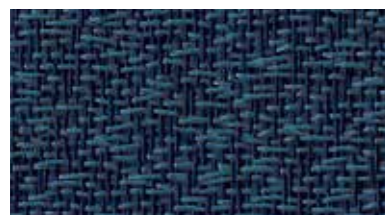

MIRAGE

WOVEN FLOORING BY DICKSON

Mirage has a delicately uneven, raw and vibrant surface. A perfect balance between soft and intense, its natural-looking texture is inspired by sisal flooring. This range is available in a broad range of refined colours, from light to dark, with neutral tones complementing more fiery shades.

Pattern repeat: W 160 cm / 62.99" x H 250 cm / 98.42"

MOON
MIRA J557 D50
MIRA J557 200

BETULA
MIRA J559 D50
MIRA J559 200

POLAR
MIRA J558 D50
MIRA J558 200

SILICON SILVER
MIRA J523 D50
MIRA J523 200

DUSTY GREEN
MIRA J548 D50
MIRA J548 200

WILD EARTH
MIRA J525 D50
MIRA J525 200

ANTRIM BLUE
MIRA J549 D50
MIRA J549 200

VIPER BLUE
MIRA J528 D50
MIRA J528 200

ARIZONA BRONZE
MIRA J526 D50
MIRA J526 200

SÈPIA
MIRA J555 D50
MIRA J555 200

UMBER
MIRA J556 D50
MIRA J556 200