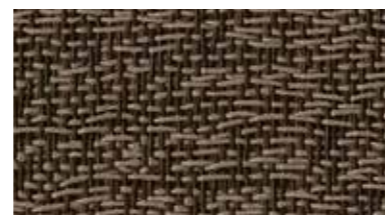

ARIZONA BRONZE
MIRA J526 D50
MIRA J526 200