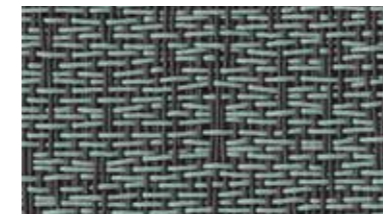

ALLURE

WOVEN FLOORING BY DICKSON

Allure has a delightfully colourful, grained texture. The grain is mostly dark, creating an interplay with the colourful base. The delicate tones subtly bring the surface to life. A few deeper touches accentuate the softness of this range with its fresh hues.

Pattern repeat: W 49.38 cm / 19.44" x H 57.41 cm / 22.60"

IRIDIUM SILVER
ALLU J514 D50
ALLU J514 200

SNOW SHADOW
ALLU J517 D50
ALLU J517 200

ZAFFRE BLUE
ALLU J515 D50
ALLU J515 200

CELADON GREEN
ALLU J539 D50
ALLU J539 200

CUMBERLAND BEIGE
ALLU J518 D50
ALLU J518 200

YELLOW TAUPE
ALLU J541 D50
ALLU J541 200

ORKNEY TAUPE
ALLU J540 D50
ALLU J540 200

CALDERA ROSE
ALLU J584 D50
ALLU J584 200

Prisms Allure J514 Iridium Silver & J517 Snow Shadow