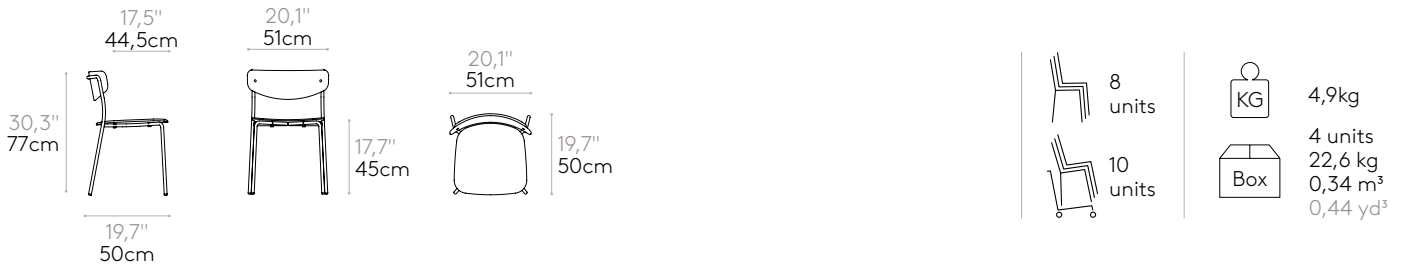

Chair with 4 leg frame (polypropylene seat & back)

Code: **LEA0010**

Stackable chair with seat and back in polypropylene. Four leg frame in round steel tube. Optionally the seat can be fully upholstered.

Remark: minimum order 2 units.

Seat and back finishes: surface with a matt non-slip micro texture. Available in colours PP1 from our polypropylene swatch card.

Frame finishes: micro-textured powder coated in colours M1 and M2 from our metallic swatch card.

Glides: plastic glides as standard. Felt glides are available with an upcharge.

Product with GREENGUARD Gold Certificate.