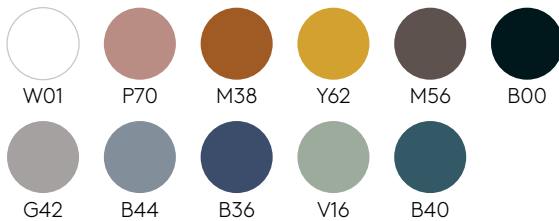

Polypropylene

Ecoplas (100% recycled polypropylene)

Oak wooden

Walnut wooden