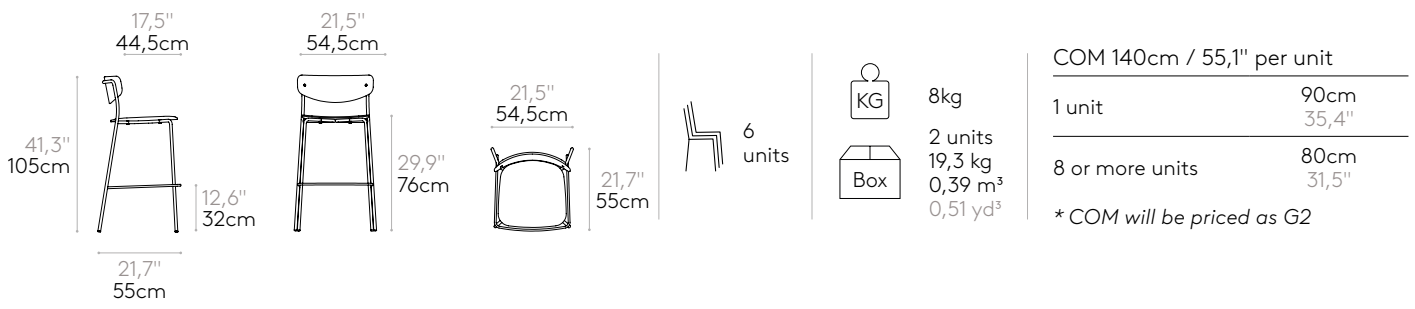

High stool with 4 leg frame (upholstered seat & back)

Code: **LEA0630**

Stackable high stool with fully upholstered seat and back. Four leg frame in round steel tube and footrest in steel rod.

Remark: this stool is only available in multiples of two units.

Upholstery: in all the fabrics and leathers indicated in our finishes book.

Frame finishes: micro-textured powder coated in colours M1 and M2 from our metallic swatch card.

Glides: plastic glides as standard. Felt glides are available with an upcharge.

Product with GREENGUARD Gold Certificate.