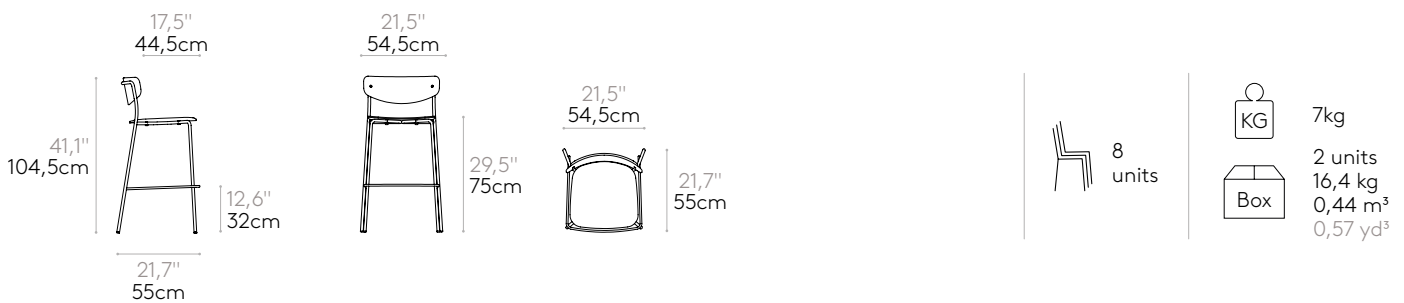

High stool with 4 leg frame (polypropylene seat & back)

Code: **LEA0030**

Stackable high stool with seat and back in polypropylene. Four leg frame in round steel tube and footrest in steel rod. Optionally the seat can be fully upholstered.

Remark: this stool is only available in multiples of two units.

Seat and back finishes: surface with a matt non-slip micro texture. Available in colours PP1 from our polypropylene swatch card.

Frame finishes: micro-textured powder coated in colours M1 and M2 from our metallic swatch card.

Glides: plastic glides as standard. Felt glides are available with an upcharge.

Product with GREENGUARD Gold Certificate.