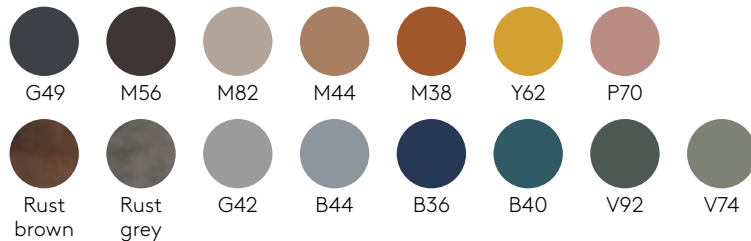

WARRANTY

5 years

FINISHES

Upholstery: All fabrics and leathers indicated in our finishes book.

Finishes book [+info](#)

Steel frames

M1 colours

M2 colours

Remark: minimum order 2 units.

Seat and back finishes: surface with a matt non-slip micro texture. Available in colours PP1 from our polypropylene swatch card.

Frame finishes: micro-textured powder coated in colours M1 and M2 from our metallic swatch card.