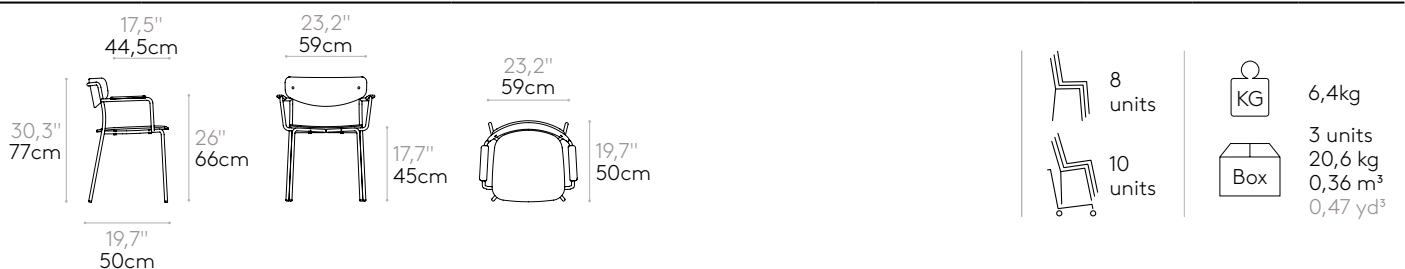

Glides: plastic glides as standard. Felt glides are available with an upcharge.

 Product with GREENGUARD Gold Certificate.

Medium stool with 4 leg frame (wooden seat & back)

Code: **LEA0420**

Stackable counter stool with plywood seat and back. Four leg frame in round steel tube and footrest in steel rod. Optionally the seat can be fully upholstered.