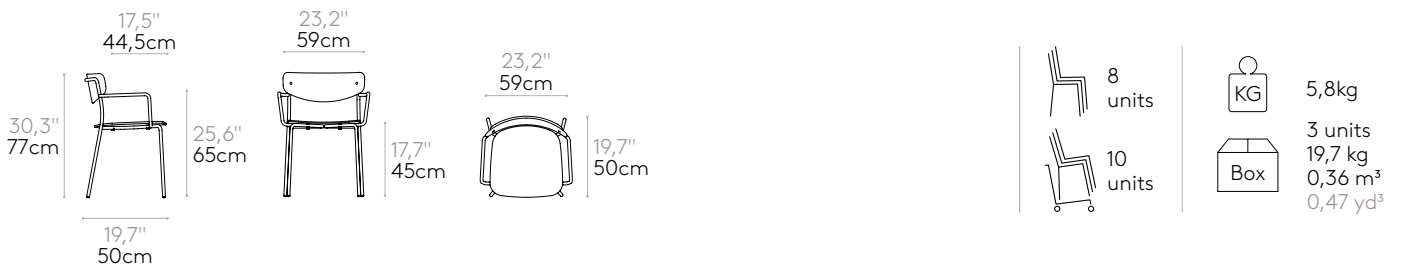

Armchair with 4 leg frame (polypropylene seat & back)

Code: **LEA0040**

Stackable armchair with seat and back in polypropylene. Four leg frame with arms in round steel tube. Optionally the seat can be fully upholstered.

Remark: minimum order 2 units.

Seat and back finishes: surface with a matt non-slip micro texture. Available in colours PP1 from our polypropylene swatch card.

Frame finishes: micro-textured powder coated in colours M1 and M2 from our metallic swatch card.

Glides: plastic glides as standard. Felt glides are available with an upcharge.

Product with GREENGUARD Gold Certificate.