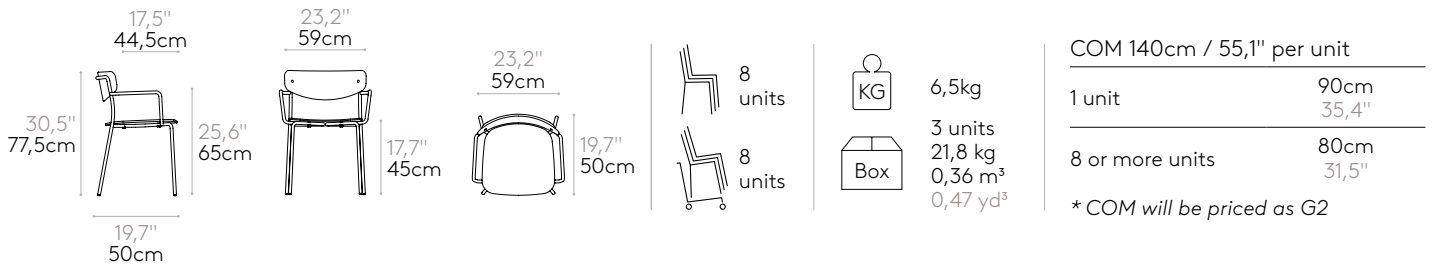

Armchair with 4 leg frame (upholstered seat & back)

Code: **LEA0640**

Stackable armchair with fully upholstered seat and back. Four leg frame with arms in round steel tube.

Remark: minimum order 2 units.

Upholstery: in all the fabrics and leathers indicated in our finishes book.

Frame finishes: micro-textured powder coated in colours M1 and M2 from our metallic swatch card.

Glides: plastic glides as standard. Felt glides are available with an upcharge.

Product with GREENGUARD Gold Certificate.