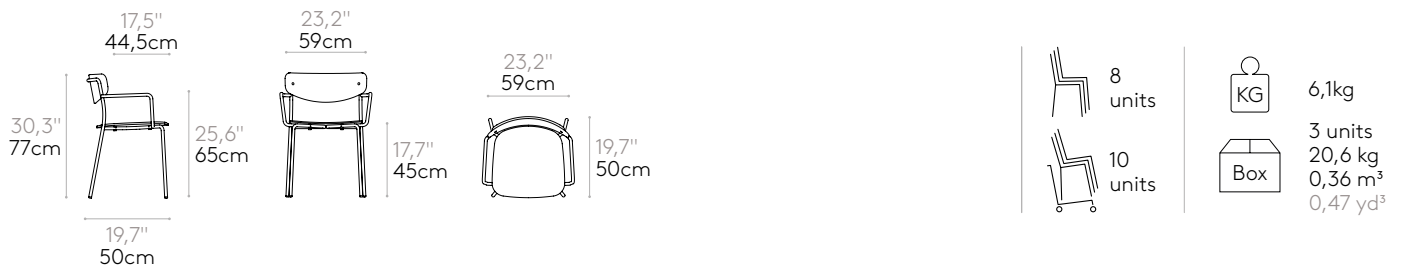

Armchair with 4 leg frame (wooden seat & back)

Code: **LEA0440**

Stackable armchair with plywood seat and back. Four leg frame with arms in round steel tube. Optionally the seat can be fully upholstered.

Remark: minimum order 2 units.

Seat and back finishes: in any of the oak and walnut finishes from our wood swatch card.

Frame finishes: micro-textured powder coated in colours M1 and M2 from our metallic swatch card.

Glides: plastic glides as standard. Felt glides are available with an upcharge.

Product with GREENGUARD Gold Certificate.