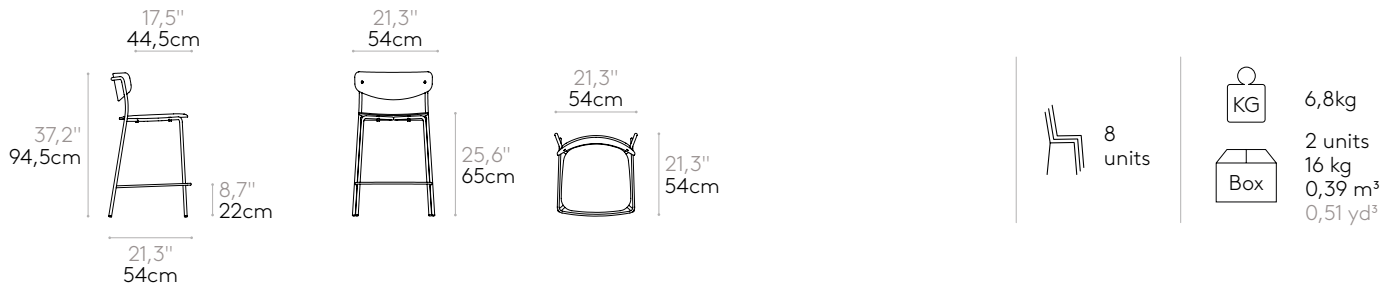

Medium stool with 4 leg frame (polypropylene seat & back)

Code: **LEA0020**

Stackable counter stool with seat and back in polypropylene. Four leg frame in round steel tube and footrest in steel rod. Optionally the seat can be fully upholstered.

Remark: this stool is only available in multiples of two units.

Seat and back finishes: surface with a matt non-slip micro texture. Available in colours PP1 from our polypropylene swatch card.

Frame finishes: micro-textured powder coated in colours M1 and M2 from our metallic swatch card.

Glides: plastic glides as standard. Felt glides are available with an upcharge.

Product with GREENGUARD Gold Certificate.