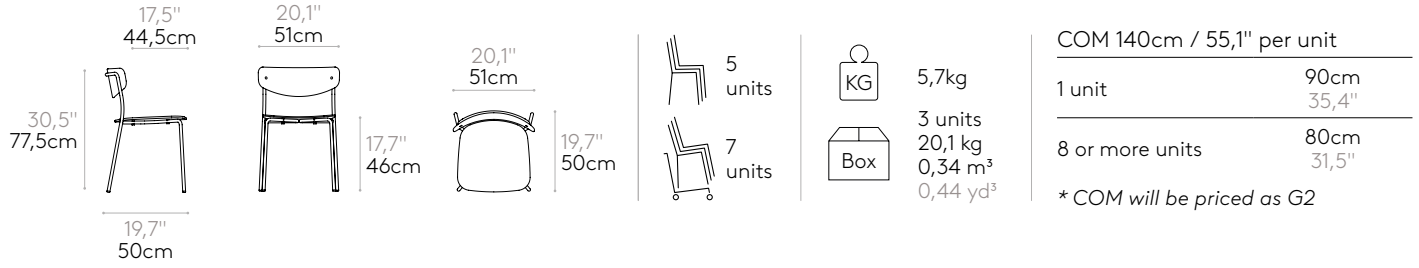

Chair with 4 leg frame (upholstered seat & back)

Code: **LEA0610**

Stackable chair with fully upholstered seat and back. Four leg frame in round steel tube.

Remark: minimum order two units.

Upholstery: in all the fabrics and leathers indicated in our finishes book.

Frame finishes: micro-textured powder coated in colours M1 and M2 from our metallic swatch card.

Glides: plastic glides as standard. Felt glides are available with an upcharge.

Product with GREENGUARD Gold Certificate.