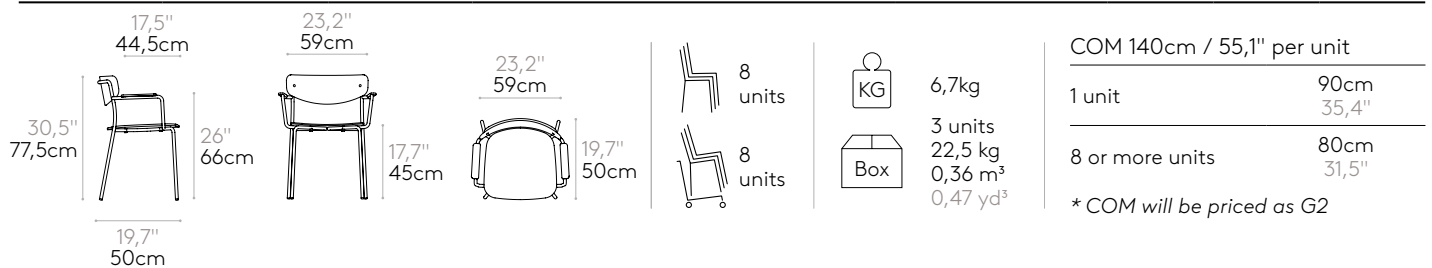

Armchair with 4 leg frame and armpads (upholstered seat & back)

Code: **LEA0650**

Stackable armchair with fully upholstered seat and back and polypropylene armpads. Four leg frame with arms in round steel tube.

Remark: minimum order 2 units.

Upholstery: in all the fabrics and leathers indicated in our finishes book.

Armpads finishes: surface with a matt non-slip micro texture. Available in colours PP1 from our polypropylene swatch card.

Frame finishes: micro-textured powder coated in colours M1 and M2 from our metallic swatch card.

Glides: plastic glides as standard. Felt glides are available with an upcharge.

Product with GREENGUARD Gold Certificate.