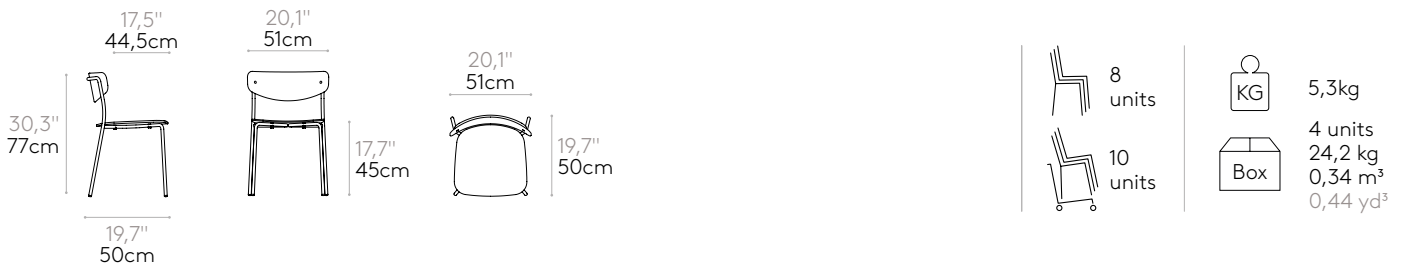

Chair with 4 leg frame (wooden seat & back)

Code: **LEA0410**

Stackable chair with plywood seat and back. Four leg frame in round steel tube. Optionally the seat can be fully upholstered.

Remark: minimum order 2 units.

Seat and back finishes: in any of the oak and walnut finishes from our wood swatch card.

Frame finishes: micro-textured powder coated in colours M1 and M2 from our metallic swatch card.

Glides: plastic glides as standard. Felt glides are available with an upcharge.

Product with GREENGUARD Gold Certificate.