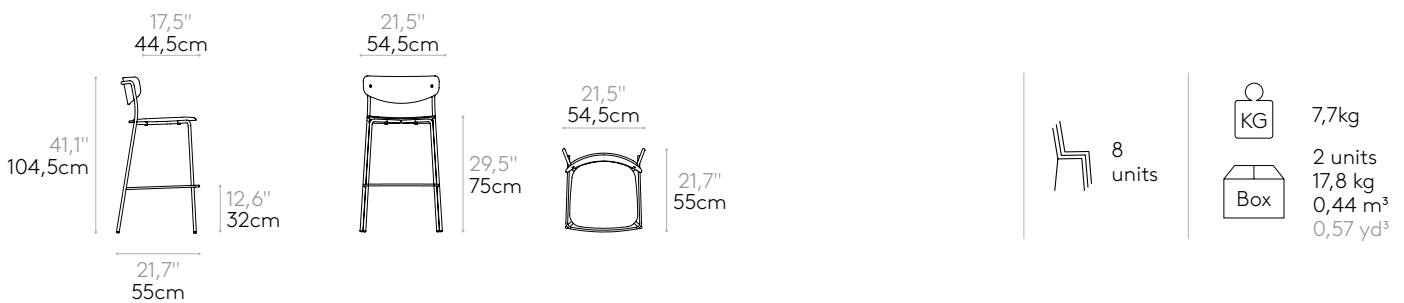

High stool with 4 leg frame (wooden seat & back)

Code: **LEA0430**

Stackable high stool with plywood seat and back. Four leg frame in round steel tube and footrest in steel rod. Optionally the seat can be fully upholstered.

Remark: this stool is only available in multiples of two units.

Seat and back finishes: in any of the oak and walnut finishes from our wood swatch card.

Frame finishes: micro-textured powder coated in colours M1 and M2 from our metallic swatch card.

Glides: plastic glides as standard. Felt glides are available with an upcharge.

Product with GREENGUARD Gold Certificate.