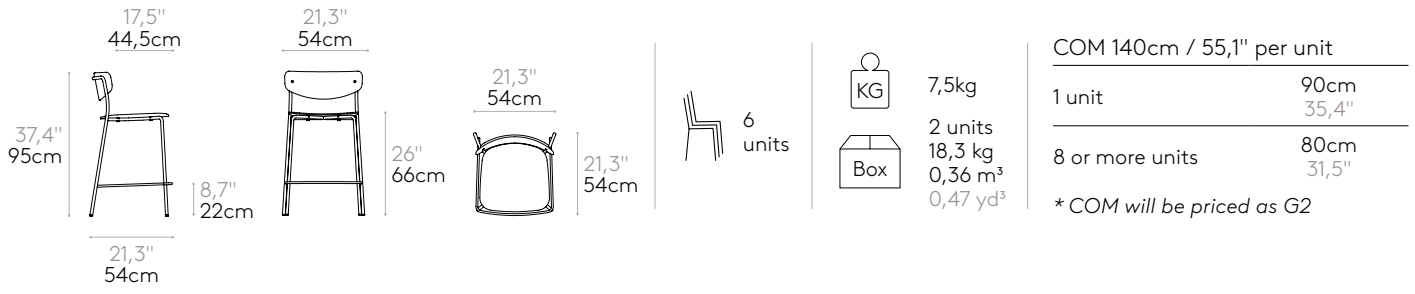

Medium stool with 4 leg frame (upholstered seat & back)

Code: **LEA0620**

Stackable counter stool with fully upholstered seat and back. Four leg frame in round steel tube and footrest in steel rod.

Remark: this stool is only available in multiples of two units.

Upholstery: in all the fabrics and leathers indicated in our finishes book.

Frame finishes: micro-textured powder coated in colours M1 and M2 from our metallic swatch card.

Glides: plastic glides as standard. Felt glides are available with an upcharge.

Product with GREENGUARD Gold Certificate.