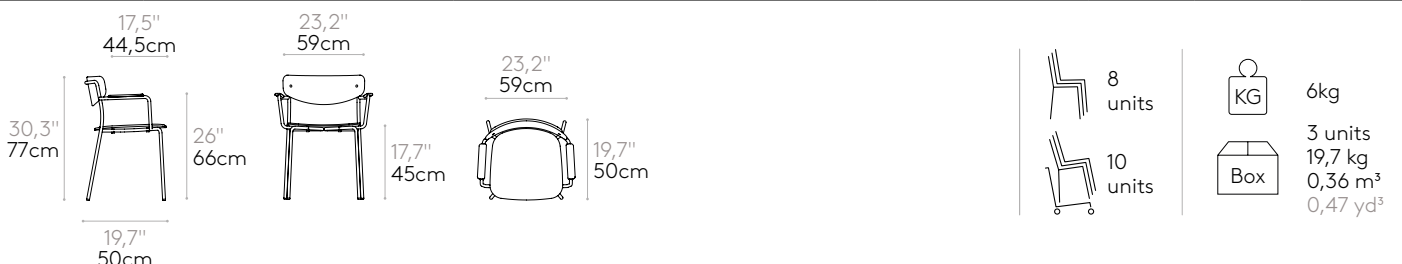

Armchair with 4 leg frame and armpads (polypropylene seat & back)

Code: **LEA0050**

Stackable armchair with polypropylene seat, back and armpads. Four leg frame with arms in round steel tube. Optionally the seat can be fully upholstered.

Remark: minimum order 2 units.

Seat, back and armpads finishes: surface with a matt non-slip micro texture. Available in colours PP1 from our polypropylene swatch card.

Frame finishes: micro-textured powder coated in colours M1 and M2 from our metallic swatch card.

Glides: plastic glides as standard. Felt glides are available with an upcharge.

Product with GREENGUARD Gold Certificate.