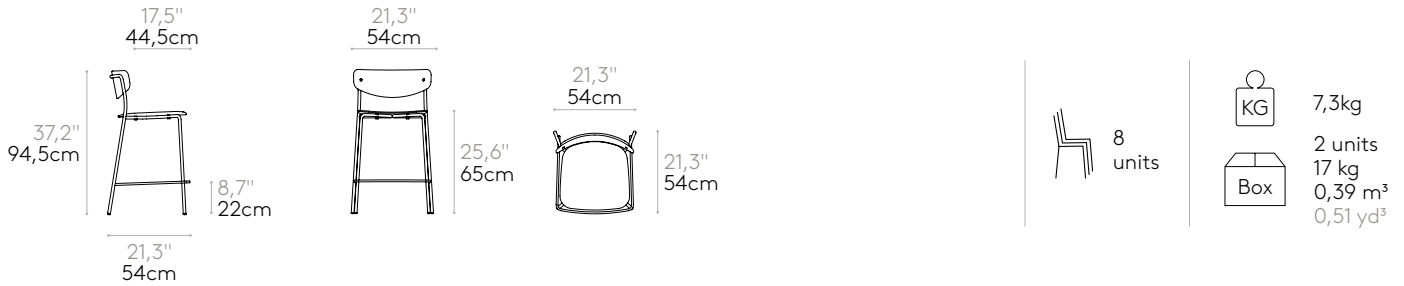

Medium stool with 4 leg frame (wooden seat & back)

Code: **LEA0420**

Stackable counter stool with plywood seat and back. Four leg frame in round steel tube and footrest in steel rod. Optionally the seat can be fully upholstered.

Remark: this stool is only available in multiples of two units.

Seat and back finishes: in any of the oak and walnut finishes from our wood swatch card.

Frame finishes: micro-textured powder coated in colours M1 and M2 from our metallic swatch card.

Glides: plastic glides as standard. Felt glides are available with an upcharge.

Product with GREENGUARD Gold Certificate.