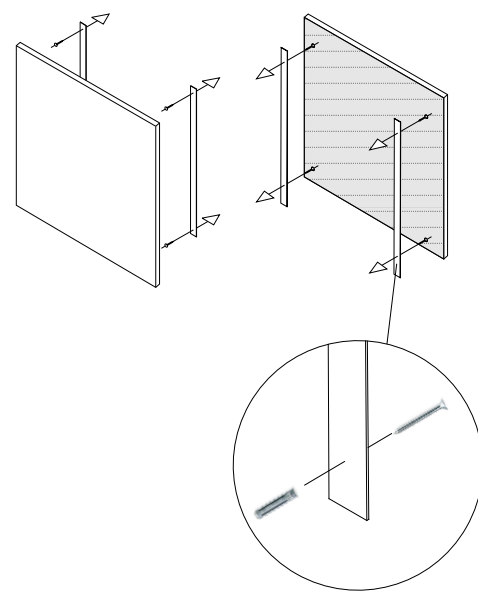

velcro adesivo incluso
selfadhesive velcro included
bande Velcro inclus
Klettband enthalten
cinta de velcro incluidas

Front: Tr, Ef, Pt, Tw

Back: Black

COD	TF5-S-60.60/M	TF5-S-80.80/M	TF5-S-120.120/M
CM	60xH60x5	80xH80x5	120xH120x5
IN	23.6xH23.6x2	31.5xH31.5x2	47.2xH47.2x2
CO	Tr, Ef, Pt, Tw	Tr, Ef, Pt, Tw	Tr, Ef, Pt, Tw