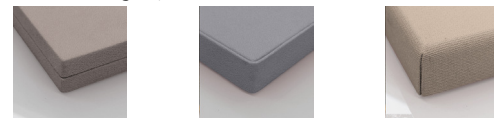

COD	TF5-E-120.80/M	TF5-E-160.80/M	TF5-E-180.100/M	TF5-E-200.100/M
CM	120xH80x5	160xH80x5	180xH100x5	200xH120x5
IN	47.2xH31.5x2	63xH31.5x2	70.9xH39.4x2	78.7xH47.2x2
CO	Tr, Ef, Pt, Tw	Tr, Ef, Pt, Tw	Tr, Ef, Pt, Tw	Tr, Ef, Pt, Tw

COD	TF5-T-60.52/M	TF5-T-120.104/M
CM	60xH51,95x5	120xH103,9x5
IN	23.6xH20.45x2	47.2xH40.9x2
CO	Tr, Ef, Pt, Tw	Tr, Ef, Pt, Tw

COD	TF5-P-63.60/M	TF5-P-126.120/M
CM	63,1xH60x5	126,2xH120x5
IN	24.85xH23.6x2	49.7xH47.2x2
CO	Tr, Ef, Pt, Tw	Tr, Ef, Pt, Tw

COD	TF5-H-69.60/M	TF5-H-138.120/M
CM	69,25xH60x5	138,55xH120x5
IN	27.3xH23.6x2	54.55xH47.2x2
CO	Tr, Ef, Pt, Tw	Tr, Ef, Pt, Tw

standard: Angolo retto | right angle | angle droit | Rechter Winkel | ángulo recto

altre soluzioni | other solution | autres solutions
andere Lösungen | otras soluciones: