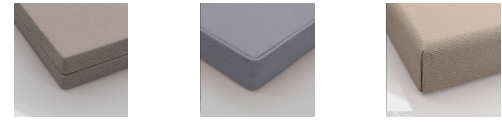

COD	TF5-S-60.60/V	TF5-S-80.80/V	TF5-S-120.120/V
CM	60xH60x5	80xH80x5	120xH120x5
IN	23.6xH23.6x2	31.5xH31.5x2	47.2xH47.2x2
CO	Tr, Ef, Pt, Tw	Tr, Ef, Pt, Tw	Tr, Ef, Pt, Tw

COD	TF5-R-120.60/V	TF5-R-160.80/V	TF5-R-180.100/V	TF5-R-200.120/V
CM	120xH60x5	160xH80x5	180xH100x5	200xH120x5
IN	47.2xH23.6x2	63xH31.5x2	70.9xH39.4x2	78.7xH47.2x2
CO	Tr, Ef, Pt, Tw	Tr, Ef, Pt, Tw	Tr, Ef, Pt, Tw	Tr, Ef, Pt, Tw

COD	TF5-C-60/V	TF5-C-80/V	TF5-C-100/V	TF5-C-120/V
CM	Ø60x5	Ø80x5	Ø100x5	Ø120x5
IN	Ø23.6x2	Ø31.5x2	Ø39.4x2	Ø47.2x2
CO	Tr, Ef, Pt, Tw	Tr, Ef, Pt, Tw	Tr, Ef, Pt, Tw	Tr, Ef, Pt, Tw

COD	TF5-E-120.80/V	TF5-E-160.80/V	TF5-E-180.100/V	TF5-E-200.100/V
CM	120xH80x5	160xH80x5	180xH100x5	200xH120x5
IN	47.2xH31.5x2	63xH31.5x2	70.9xH39.4x2	78.7xH47.2x2
CO	Tr, Ef, Pt, Tw	Tr, Ef, Pt, Tw	Tr, Ef, Pt, Tw	Tr, Ef, Pt, Tw

COD	TF5-T-60.52/V	TF5-T-120.104/V
CM	60xH51,95x5	120xH103,9x5
IN	23.6xH20.45x2	47.2xH40.9x2
CO	Tr, Ef, Pt, Tw	Tr, Ef, Pt, Tw

COD	TF5-P-63.60/V	TF5-P-126.120/V
CM	63,1xH60x5	126,2xH120x5
IN	24.85xH23.6x2	49.7xH47.2x2
CO	Tr, Ef, Pt, Tw	Tr, Ef, Pt, Tw

COD	TF5-H-69.60/V	TF5-H-138.120/V
CM	69,25xH60x5	138,55xH120x5
IN	27.3xH23.6x2	54.55xH47.2x2
CO	Tr, Ef, Pt, Tw	Tr, Ef, Pt, Tw

standard: Angolo retto | right angle | angle droit | Rechter Winkel | ángulo recto

altre soluzioni | other solution | autres solutions
andere Lösungen | otras soluciones: