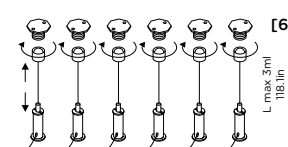

Example:

COD	TF5-S-120.120/4C
CM	120x120x5
IN	47.2x47.2x2
CO	Tr, Ef, Pt, Tw

TM-4-F
3ml
118.1in
CR

standard:
Angolo retto
right angle
angle droit
Rechter Winkel
ángulo recto

*Possibile predisposizione foro per luci
Possibility to have a hole for lights
possibilité d'avoir un trou pour les lumières
möglichkeit, ein Loch für die Lichter zu haben
Posibilidad de tener un orificio para luces*

foro singolo + cavo regolabile | single hole + adjustable cable
seul trou + câble réglable | einzelnes Loch + verstellbares Kabel
solo agujero + cable ajustable

TM-3-F
3ml
118.1in
CR

TM-4-F
3ml
118.1in
CR

COD	TF5-S-60.60/4C	TF5-S-80.80/4C	TF5-S-120.120/4C
CM	60x60x5	80x80x5	120x120x5
IN	23.6x23.6x2	31.5x31.5x2	47.2x47.2x2
CO	Tr, Ef, Pt, Tw	Tr, Ef, Pt, Tw	Tr, Ef, Pt, Tw

COD	TF5-R-120.60/4C	TF5-R-160.80/6C	TF5-R-180.100/6C	TF5-R-200.120/6C
CM	120x60x5	160x80x5	180x100x5	200x120x5
IN	47.2x23.6x2	63x31.5x2	70.9x39.4x2	78.7x47.2x2
CO	Tr, Ef, Pt, Tw	Tr, Ef, Pt, Tw	Tr, Ef, Pt, Tw	Tr, Ef, Pt, Tw

COD	TF5-C-60/3C	TF5-C-80/3C	TF5-C-100/3C	TF5-C-120/3C
CM	Ø60x5	Ø80x5	Ø100x5	Ø120x5
IN	Ø23.6x2	Ø31.5x2	Ø39.4x2	Ø47.2x2
CO	Tr, Ef, Pt, Tw	Tr, Ef, Pt, Tw	Tr, Ef, Pt, Tw	Tr, Ef, Pt, Tw

COD	TF5-E-120.80/4C	TF5-E-160.80/4C	TF5-E-180.100/4C	TF5-E-200.120/5C
CM	120x80x5	160x80x5	180x100x5	200x120x5
IN	47.2x31.5x2	63x31.5x2	70.9x39.4x2	78.7x47.2x2
CO	Tr, Ef, Pt, Tw	Tr, Ef, Pt, Tw	Tr, Ef, Pt, Tw	Tr, Ef, Pt, Tw

COD	TF5-T-60.52/3C	TF5-T-120.104/3C
CM	60x51,95x5	120x103,9x5
IN	23.6x20.45x2	47.2x40.9x2
CO	Tr, Ef, Pt, Tw	Tr, Ef, Pt, Tw

COD	TF5-P-63.60/3C	TF5-P-126.120/4C	TF5-H-69.60/3C	TF5-H-138.120/4C
CM	63,1x60x5	126,2x120x5	69,25x60x5	138,5x120x5
IN	24.85x23.6x2	49.7x47.2x2	27.3x23.6x2	54.55x47.2x2
CO	Tr, Ef, Pt, Tw	Tr, Ef, Pt, Tw	Tr, Ef, Pt, Tw	Tr, Ef, Pt, Tw