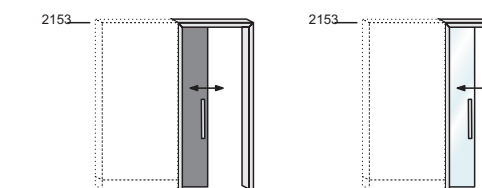

Porte scorrevoli
Sliding door

Passi
Pitch
1420

Porte a battente
Doors

Passi
Pitch
920
1120
1420

Porte scorrevoli
Sliding door

Passi
Pitch
920

Sopraluce
Upper part

Passi
Pitch
920
1120
1420

Sopraluce
Upper part

Passi
Pitch
920
1120
1420

SEZIONI VERTICALI / VERTICAL SECTION

- ① Pannello in legno
Wood panel
- ② Montante
Wall post
- ③ Profilo in alluminio
Aluminium profile
- ④ Porta in legno
Wood door
- ⑤ Porta in vetro
Glass door
- ⑥ Profilo per angolo 90°
90° Corner profile