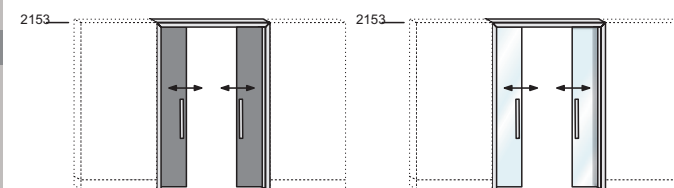

Pareti
Wall element

Passi
Pitch
525

Facce
Adjustment panels

Passi
Pitch
525
1050
1200
1500
2000
2500

Facce
Adjustment panels

Passi
Pitch
525
1050
1200
1500
2000
2500

Porte a battente
Doors

Passi
Pitch
920
1120
1420

Porte scorrevoli
Sliding door

Passi
Pitch
1420

Porte a battente
Doors

Passi
Pitch
920
1120
1420

Porte scorrevoli
Sliding door

Passi
Pitch
920

Sopraluce
Upper part

Passi
Pitch
920
1120
1420

Sopraluce
Upper part

Passi
Pitch
920
1120
1420

SEZIONI VERTICALI / VERTICAL SECTION

- ① Pannello in legno
Wood panel
- ② Montante
Wall post
- ③ Profilo in alluminio
Aluminium profile
- ④ Porta in legno
Wood door
- ⑤ Porta in vetro
Glass door
- ⑥ Profilo per angolo 90°
90° Corner profile