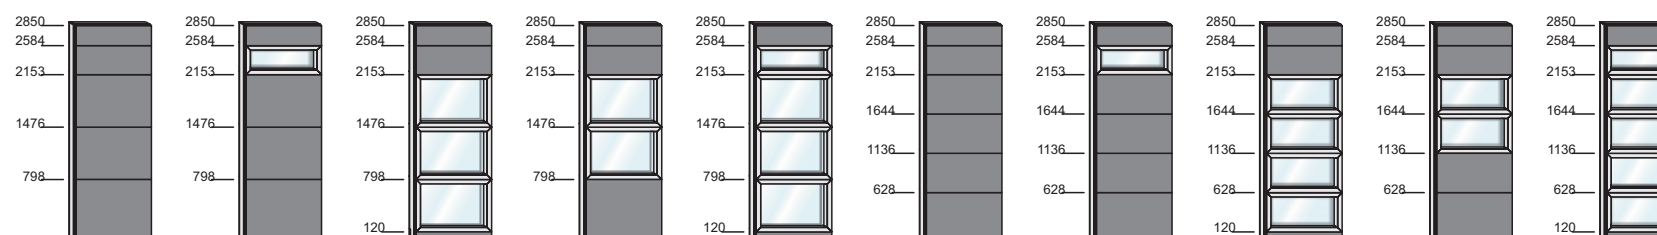

Pareti
Wall element

Passi
Pitch
525

Facce
Adjustment panels

Passi
Pitch
525
1050
1200
1500
2000
2500

Facce
Adjustment panels

Passi
Pitch
525
1050
1200
1500
2000
2500

Porte a battente
Doors

Passi
Pitch
920
1120
1420

Porte scorrevoli
Sliding door

Passi
Pitch
1420

Porte a battente
Doors

Passi
Pitch
920
1120
1420

Porte scorrevoli
Sliding door

Passi
Pitch
920

Sopraluce
Upper part

Passi
Pitch
920
1120
1420