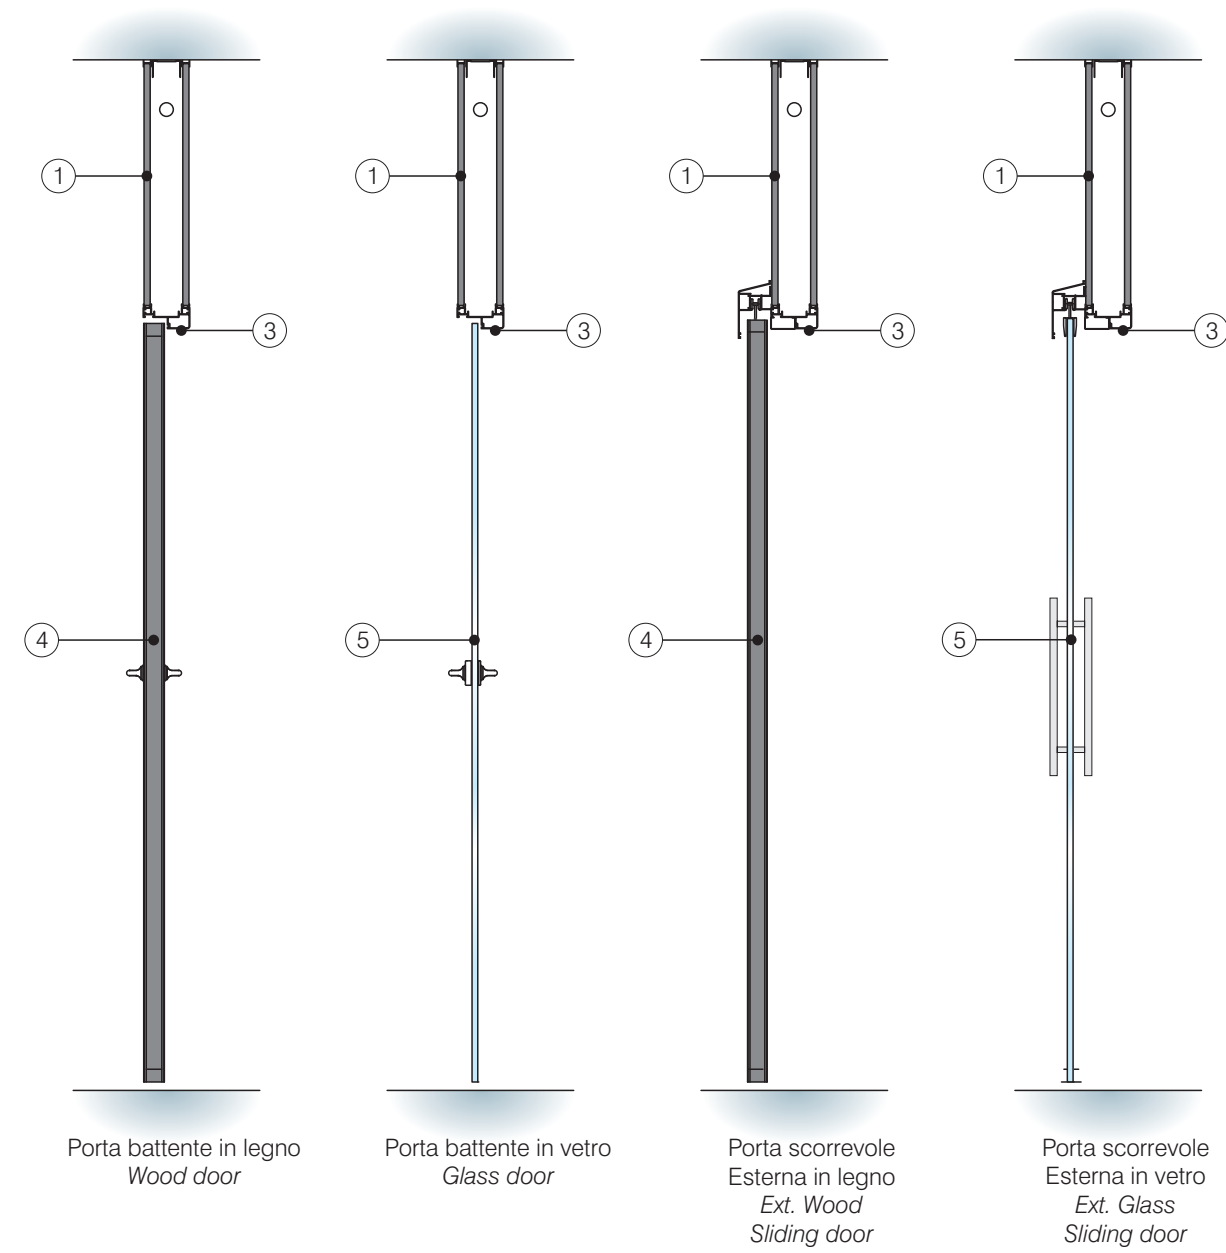

Porte scorrevoli
Sliding door

Passi
Pitch
1420

Porte a battente
Doors

Passi
Pitch
920
1120
1420

Porte scorrevoli
Sliding door

Passi
Pitch
920

Sopraluce
Upper part

Passi
Pitch
920
1120
1420

Sopraluce
Upper part

Passi
Pitch
920
1120
1420

SEZIONI VERTICALI / VERTICAL SECTION

- ① Pannello in legno
Wood panel
- ② Montante
Wall post
- ③ Profilo in alluminio
Aluminium profile
- ④ Porta in legno
Wood door
- ⑤ Porta in vetro
Glass door
- ⑥ Profilo per angolo 90°
90° Corner profile