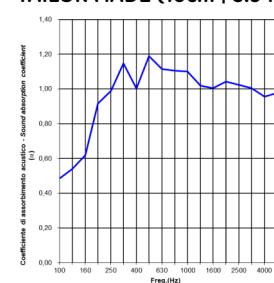

TAILOR MADE (10cm | 3.94 in):