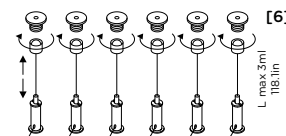

Example:

COD	TF5-S-120.120/4C
CM	120x120x5
IN	47.2x47.2x2
CO	Tr, Ef, Pt, Tw

TM-4-F
3ml
118.1in
CR

standard:
Angolo retto
right angle
angle droit
Rechter Winkel
ángulo recto

Possibile predisposizione foro per luci
Possibility to have a hole for lights
possibilité d'avoir un trou pour les lumières
möglichkeit, ein Loch für die Lichter zu haben
Posibilidad de tener un orificio para luces

foro singolo + cavo regolabile | single hole + adjustable cable
seul trou + câble réglable | einzelnes Loch + verstellbares Kabel
solo agujero + cable ajustable

TM-3-F
3ml
118.1in
CR

TM-4-F
3ml
118.1in
CR

TM-5-F
3ml
118.1in
CR

TM-6-F
3ml
118.1in
CR

COD	TF5-S-60.60/4C	TF5-S-80.80/4C	TF5-S-120.120/4C
CM	60x60x5	80x80x5	120x120x5
IN	23.6x23.6x2	31.5x31.5x2	47.2x47.2x2
CO	Tr, Ef, Pt, Tw	Tr, Ef, Pt, Tw	Tr, Ef, Pt, Tw

COD	TF5-R-120.60/4C	TF5-R-160.80/6C	TF5-R-180.100/6C	TF5-R-200.120/6C
CM	120x60x5	160x80x5	180x100x5	200x120x5
IN	47.2x23.6x2	63x31.5x2	70.9x39.4x2	78.7x47.2x2
CO	Tr, Ef, Pt, Tw	Tr, Ef, Pt, Tw	Tr, Ef, Pt, Tw	Tr, Ef, Pt, Tw

COD	TF5-C-60/3C	TF5-C-80/3C	TF5-C-100/3C	TF5-C-120/3C
CM	Ø60x5	Ø80x5	Ø100x5	Ø120x5
IN	Ø23.6x2	Ø31.5x2	Ø39.4x2	Ø47.2x2
CO	Tr, Ef, Pt, Tw	Tr, Ef, Pt, Tw	Tr, Ef, Pt, Tw	Tr, Ef, Pt, Tw

COD	TF5-E-120.80/4C	TF5-E-160.80/4C	TF5-E-180.100/4C	TF5-E-200.120/5C
CM	120x80x5	160x80x5	180x100x5	200x120x5
IN	47.2x31.5x2	63x31.5x2	70.9x39.4x2	78.7x47.2x2
CO	Tr, Ef, Pt, Tw	Tr, Ef, Pt, Tw	Tr, Ef, Pt, Tw	Tr, Ef, Pt, Tw

COD	TF5-T-60.52/3C	TF5-T-120.104/3C
CM	60x51,95x5	120x103,9x5
IN	23.6x20.45x2	47.2x40.9x2
CO	Tr, Ef, Pt, Tw	Tr, Ef, Pt, Tw