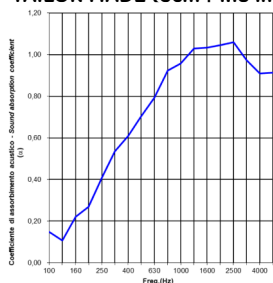

MARCADO CE:
B-s1, d0

CERTIFICACIONES ECOLÓGICAS:
GREENGUARD
GREENGUARDGOLD

ABSORCIÓN DE SONIDO:
UNI EN ISO 354: 2003
UNI EN ISO 11654: 1998

TAILOR MADE (3cm | 1.18 in):

TAILOR MADE (4cm | 1.57 in):

TAILOR MADE (5cm | 1.97 in):