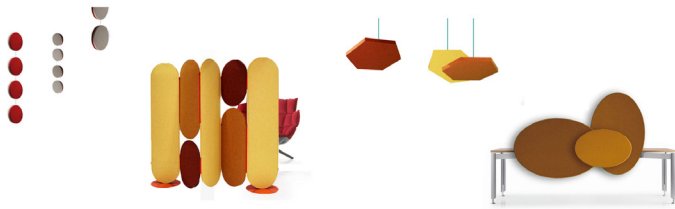

T-LIGHT

TAILOR MADE SYSTEM