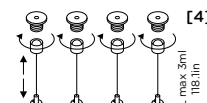

Example:

COD	TF5-S-120.120/4C
CM	120x120x5
IN	47.2x47.2x2
CO	Tr, Ef, Pt, Tw

TM-4-F
3ml
118.1in
CR

standard:
Angolo retto
right angle
angle droit
Rechter Winkel
ángulo recto

Possibile predisposizione foro per luci
Possibility to have a hole for lights
possibilité d'avoir un trou pour les lumières
möglichkeit, ein Loch für die Lichter zu haben
Posibilidad de tener un orificio para luces

foro singolo + cavo regolabile | single hole + adjustable cable
seul trou + câble réglable | einzelnes Loch + verstellbares Kabel
solo agujero + cable ajustable

TM-3-F
3ml
118.1in
CR

TM-4-F
3ml
118.1in
CR

TM-5-F
3ml
118.1in
CR

TM-6-F
3ml
118.1in
CR

COD	TF5-S-60.60/4C	TF5-S-80.80/4C	TF5-S-120.120/4C
CM	60x60x5	80x80x5	120x120x5
IN	23.6x23.6x2	31.5x31.5x2	47.2x47.2x2
CO	Tr, Ef, Pt, Tw	Tr, Ef, Pt, Tw	Tr, Ef, Pt, Tw

COD	TF5-R-120.60/4C	TF5-R-160.80/6C	TF5-R-180.100/6C	TF5-R-200.120/6C
CM	120x60x5	160x80x5	180x100x5	200x120x5
IN	47.2x23.6x2	63x31.5x2	70.9x39.4x2	78.7x47.2x2
CO	Tr, Ef, Pt, Tw	Tr, Ef, Pt, Tw	Tr, Ef, Pt, Tw	Tr, Ef, Pt, Tw

COD	TF5-C-60/3C	TF5-C-80/3C	TF5-C-100/3C	TF5-C-120/3C
CM	Ø60x5	Ø80x5	Ø100x5	Ø120x5
IN	Ø23.6x2	Ø31.5x2	Ø39.4x2	Ø47.2x2
CO	Tr, Ef, Pt, Tw	Tr, Ef, Pt, Tw	Tr, Ef, Pt, Tw	Tr, Ef, Pt, Tw

COD	TF5-E-120.80/4C	TF5-E-160.80/4C	TF5-E-180.100/4C	TF5-E-200.120/5C
CM	120x80x5	160x80x5	180x100x5	200x120x5
IN	47.2x31.5x2	63x31.5x2	70.9x39.4x2	78.7x47.2x2
CO	Tr, Ef, Pt, Tw	Tr, Ef, Pt, Tw	Tr, Ef, Pt, Tw	Tr, Ef, Pt, Tw

COD	TF5-T-60.52/3C	TF5-T-120.104/3C
CM	60x51,95x5	120x103,9x5
IN	23.6x20.45x2	47.2x40.9x2
CO	Tr, Ef, Pt, Tw	Tr, Ef, Pt, Tw