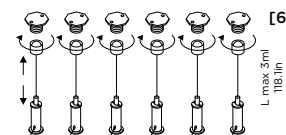

Example:

COD	TF5-S-120.120/4C
CM	120x120x5
IN	47.2x47.2x2
CO	Tr, Ef, Pt, Tw

TM-4-F
3ml
118.1in
CR

standard:
Angolo retto
right angle
angle droit
Rechter Winkel
ángulo recto

Possibile predisposizione foro per luci
Possibility to have a hole for lights
possibilité d'avoir un trou pour les lumières
möglichkeit, ein Loch für die Lichter zu haben
Posibilidad de tener un orificio para luces

foro singolo + cavo regolabile | single hole + adjustable cable
seul trou + câble réglable | einzelnes Loch + verstellbares Kabel
solo agujero + cable ajustable

TM-3-F
3ml
118.1in
CR

TM-4-F
3ml
118.1in
CR

TM-5-F
3ml
118.1in
CR

TM-6-F
3ml
118.1in
CR

COD	TF5-S-60.60/4C	TF5-S-80.80/4C	TF5-S-120.120/4C
CM	60x60x5	80x80x5	120x120x5
IN	23.6x23.6x2	31.5x31.5x2	47.2x47.2x2
CO	Tr, Ef, Pt, Tw	Tr, Ef, Pt, Tw	Tr, Ef, Pt, Tw

COD	TF5-R-120.60/4C	TF5-R-160.80/6C	TF5-R-180.100/6C	TF5-R-200.120/6C
CM	120x60x5	160x80x5	180x100x5	200x120x5
IN	47.2x23.6x2	63x31.5x2	70.9x39.4x2	78.7x47.2x2
CO	Tr, Ef, Pt, Tw	Tr, Ef, Pt, Tw	Tr, Ef, Pt, Tw	Tr, Ef, Pt, Tw

COD	TF5-C-60/3C	TF5-C-80/3C	TF5-C-100/3C	TF5-C-120/3C
CM	Ø60x5	Ø80x5	Ø100x5	Ø120x5
IN	Ø23.6x2	Ø31.5x2	Ø39.4x2	Ø47.2x2
CO	Tr, Ef, Pt, Tw	Tr, Ef, Pt, Tw	Tr, Ef, Pt, Tw	Tr, Ef, Pt, Tw

COD	TF5-E-120.80/4C	TF5-E-160.80/4C	TF5-E-180.100/4C	TF5-E-200.120/5C
CM	120x80x5	160x80x5	180x100x5	200x120x5
IN	47.2x31.5x2	63x31.5x2	70.9x39.4x2	78.7x47.2x2
CO	Tr, Ef, Pt, Tw	Tr, Ef, Pt, Tw	Tr, Ef, Pt, Tw	Tr, Ef, Pt, Tw

COD	TF5-T-60.52/3C	TF5-T-120.104/3C
CM	60x51,95x5	120x103,9x5
IN	23.6x20.45x2	47.2x40.9x2
CO	Tr, Ef, Pt, Tw	Tr, Ef, Pt, Tw