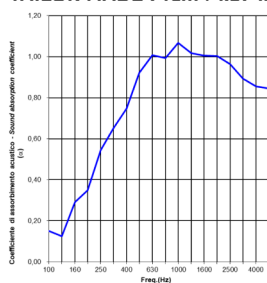

MARCADO CE:
B-s1, d0

CERTIFICACIONES ECOLÓGICAS:
GREENGUARD
GREENGUARDGOLD

ABSORCIÓN DE SONIDO:
UNI EN ISO 354: 2003
UNI EN ISO 11654: 1998

TAILOR MADE (3cm | 1.18 in):

TAILOR MADE (4cm | 1.57 in):

TAILOR MADE (5cm | 1.97 in):