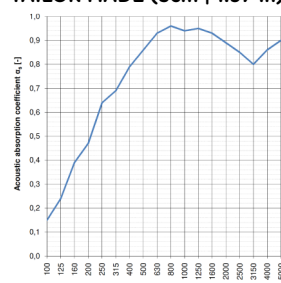

MARCADO CE:
B-s1, d0

CERTIFICACIONES ECOLÓGICAS:
GREENGUARD
GREENGUARDGOLD

ABSORCIÓN DE SONIDO:
UNI EN ISO 354: 2003
UNI EN ISO 11654: 1998

TAILOR MADE (3cm | 1.18 in):

TAILOR MADE (4cm | 1.57 in):

TAILOR MADE (5cm | 1.97 in):