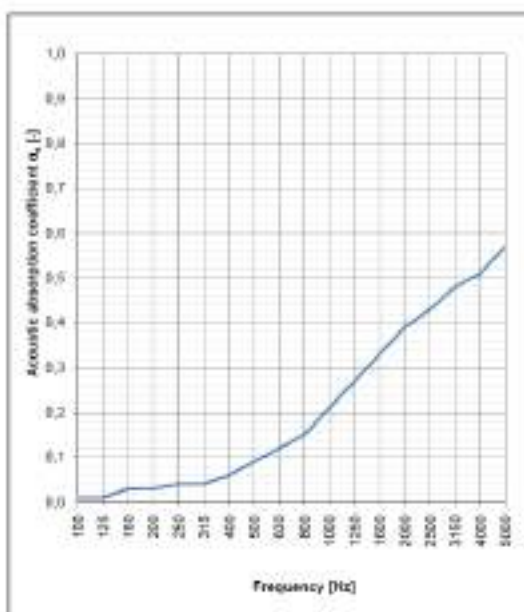

Sample description: Fabric for outdoor, wall ceiling furniture application, Model: Feltro 4.5 mm
Mounting Type: A

Sample area: 11.52 m²
Reverberation room volume: 101.3 m³

f [Hz]	α_w [-]
Frequency	Average absorption coefficient values
100	0.01
125	0.01
160	0.03
200	0.03
250	0.04
315	0.04
400	0.06
500	0.09
630	0.12
800	0.15
1000	0.21
1250	0.27
1600	0.35
2000	0.39
2500	0.43
3150	0.48
4000	0.51
5000	0.57