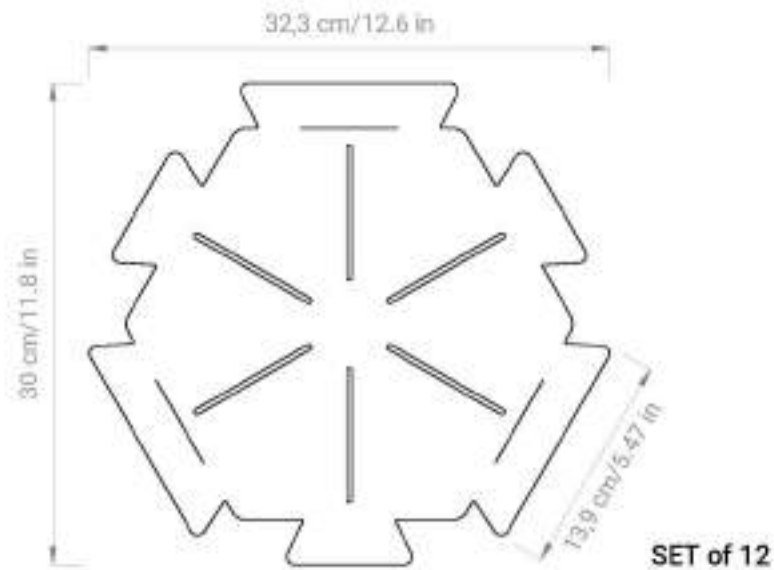

NAME:

WAVE

DESCRIPTION:

Sound-absorbing and anti-reverberation layers

APPLICATIONS:

- Wall with magnets
- Ceiling with magnets
- Curtain with support bracket
- Free application

DIMENSIONS:

- Module: L/H **30** x L/H **32,3** cm x THK **4,5** mm
L/H **11.8** x L/H **12.7** in x THK **0.18** in

Evaluation based on laboratory measurement results by means of a technical protocol

THICKNESS
mm 1,5 | gr/mtl 420

WIDTH
cm 150 ± 5% | ” 59 ± 5%

PETfelt.

Ash 703 Fog 953P Milk 955P **Beige 16** Tuscan brown 20 Mud 19