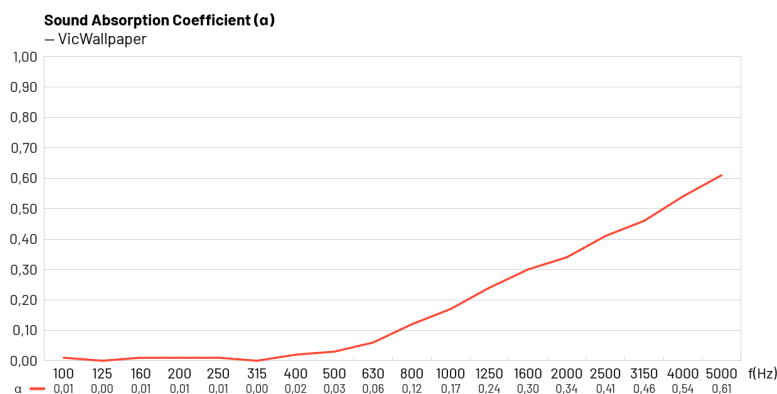

Performance

NRC: 0.20

Available Finishes*

Pattern Designs

- Deck
- Triangles
- Square 30
- Square 8
- Symmetric

Collection

- Concrete