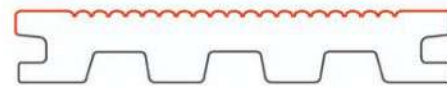

Profile

Fixing

Dimensions: 2300/3200x150x24mm

Finishing

EPW's revolutionary Titanium Deck® range guarantees you a wood look and feel, with a high longevity. This is a new technology in which the core of the deck is made of HDM (high density mineral WPC core), and the outside is made of a modified polymer (Nanotech Shield).

Titanium Deck® is a solid profile intended for high traffic. Its fixation system is made through a POM clip, leaving a joint of only 5mm.

Available colors

High resistance to scratches and stains

High UV resistance