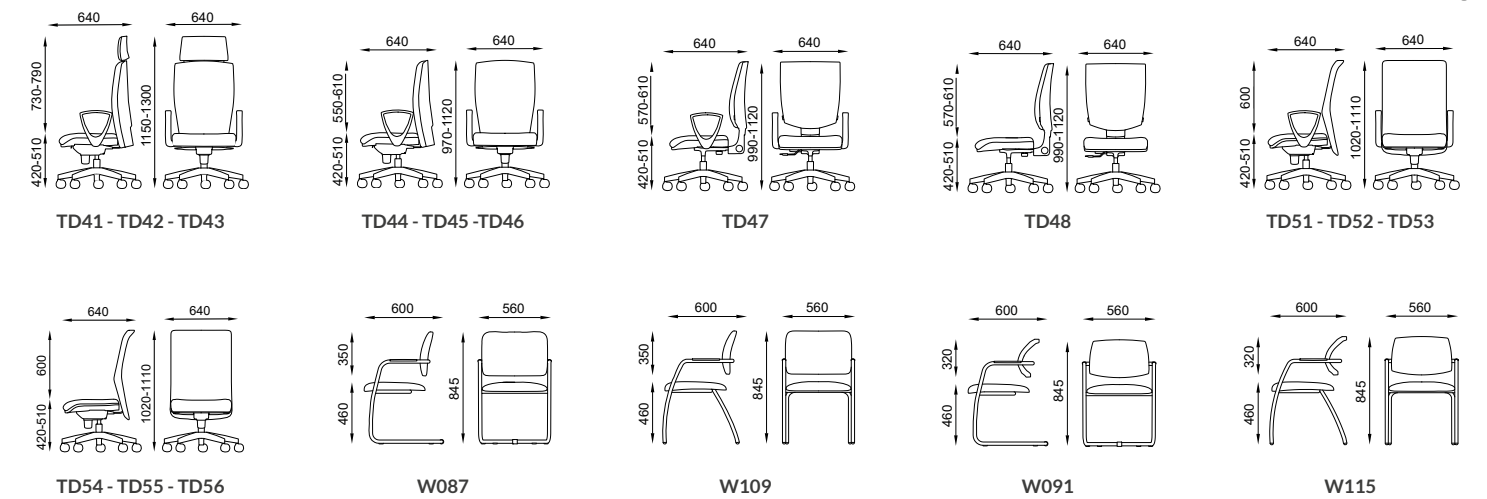

- Standard castors (RT05) twin black nylon 65mm diameter
- Standard five star base (BS04) in black nylon (black gas lift) 700mm diameter
- Standard black gas lift
- Movements: A3 - R2 -R4 - Z
- Internal seat in nylon with reinforced steel with its black under seat
- Backrest in anatomically curved nylon with adjustable height by means of up-down system with black carter (upholstered version)
- Backrest in anatomically curved steel with available mesh colours (mesh version)
- Headrest fixed upholstered
- Padding in polyurethane resin with diversified density cut from injected block
- Standard armrests (B09) in fixed black nylon
- Upholstery choices among our colour charts or supplied by the customer
- Customization of the product in various colours from the same category, yarns of various colours in contrast to the colour of the chair, sewn logo, brand implementation or other workmanship.
- The options relating to the articles are available in the price list.
- The singular data sheets for each item are available on our website www.seipo.it