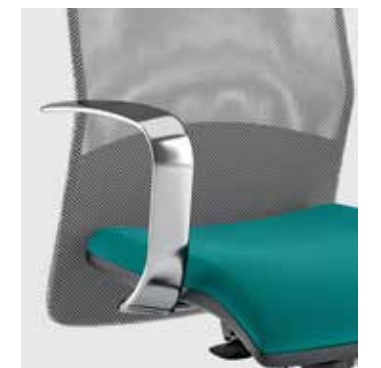

- Standard castors (RT05) twin black nylon 65mm diameter
- Standard five star base (BS04) in black nylon (black gas lift) 700mm diameter
- Standard black gas lift
- Movements: A3 - R2 -R4 - Z
- Internal seat in nylon with reinforced steel with its black under seat
- Backrest in anatomically curved nylon with adjustable height by means of up-down system with black carter (upholstered version)
- Backrest in anatomically curved steel with available mesh colours (mesh version)
- Headrest fixed upholstered
- Padding in polyurethane resin with diversified density cut from injected block
- Standard armrests (B09) in fixed black nylon
- Upholstery choices among our colour charts or supplied by the customer
- Customization of the product in various colours from the same category, yarns of various colours in contrast to the colour of the chair, sewn logo, brand implementation or other workmanship.
- The options relating to the articles are available in the price list.
- The singular data sheets for each item are available on our website www.seipo.it

DETTAGLI / DETAILS

Braccioli fisso di serie
Standard fixed armrests

Braccioli regolabile opzionali
Optional adjustable armrests

Braccioli regolabile 3D opzionali
Optional 3D adjustable armrests

Braccioli fissi in alluminio opzionali
Optional fixed aluminium armrests