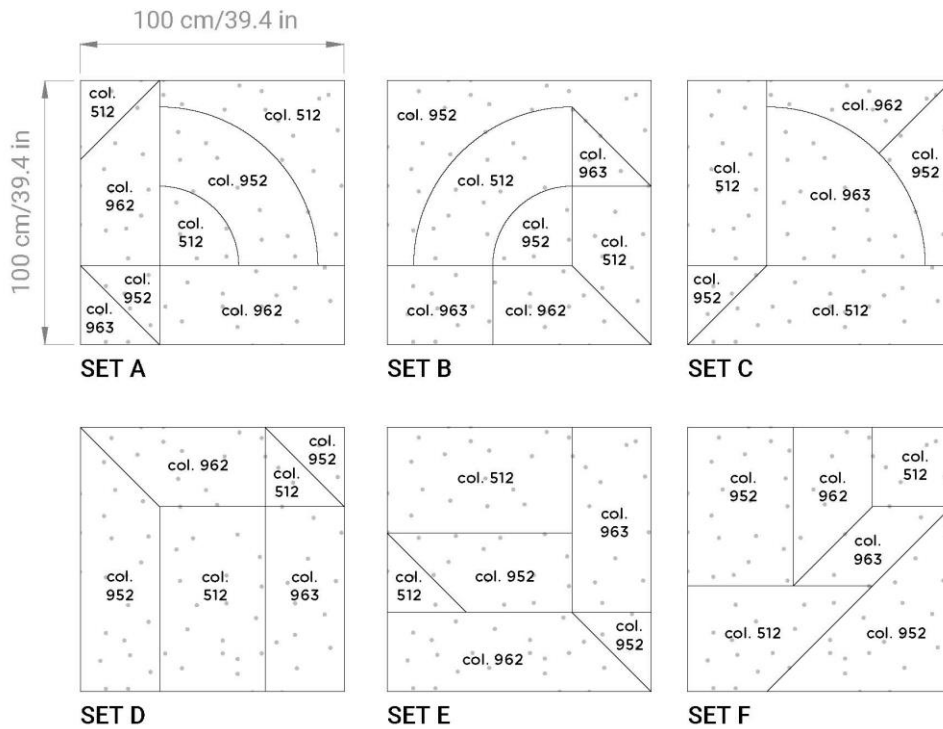

* **BLUEGRAM** design by GIO TIROTTO:

DIMENSIONS:

- L 100 x H 100 cm x THK 4,5 mm
- L 39.4 x H 39.4 x THK 0.18 in

WEIGHT:

- 1200 gr/mtl
- 0.80 lb/ft

* HERO design by FEDERICO MANFREDINI:

DIMENSIONS:

- L 140 x H 233 cm x THK 4,5 mm
- L 55.1 x H 91.7 x THK 0.18 in

DIMENSIONS:

- L/H 154 x L/H 140 cm x THK 4,5 mm
- L/H 60.2 x L/H 55.1 x THK 0.18 in

WEIGHT:

- 1200 gr/mtl
- 0.80 lb/ft

* LES PETIT POIS design by STUDIO ALGORITMO:

DIMENSIONS:

- L/H 167,7 x L/H 156,7 cm x THK 4,5 mm
- L/H 62 x L/H 61.7 x THK 0.18 in

SET A

SET B

DIMENSIONS:

- L/H **200** x L/H **140** cm x THK **4,5** mm
- L/H **78.7** x L/H **55.1** x THK **0.18** in

WEIGHT:

- **1200** gr/mtl
- **0.80** lb/ft

* PEPITE design by STUDIO ALGORITMO:

DIMENSIONS:

- L/H 120 x L/H 200 cm x THK 4,5 mm
- L/H 47.2 x L/H 78.7 x THK 0.18 in

WEIGHT:

- 1200 gr/mtl
- 0.80 lb/ft

* POLAR design by FEDERICO MANFREDINI:

DIMENSIONS:

- L 140 x H 200 cm x THK 4,5 mm
- L 55.1 x H 78.7 x THK 0.18 in