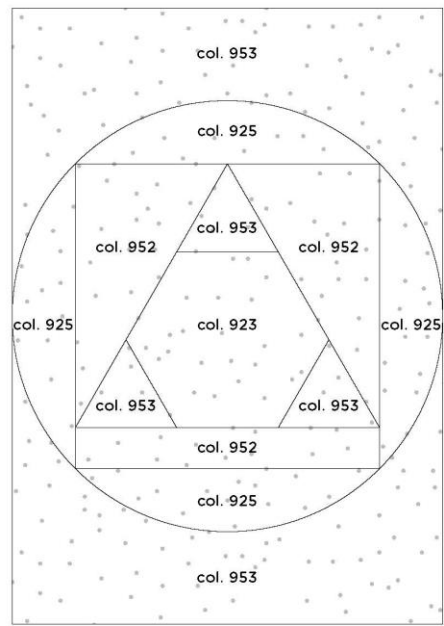

DIMENSIONS:

- L/H 154 x L/H 140 cm x THK 4,5 mm
- L/H 60.2 x L/H 55.1 x THK 0.18 in

WEIGHT:

- 1200 gr/mtl
- 0.80 lb/ft

* LES PETIT POIS design by STUDIO ALGORITMO:

DIMENSIONS:

- L/H 167,7 x L/H 156,7 cm x THK 4,5 mm
- L/H 62 x L/H 61.7 x THK 0.18 in

WEIGHT:

- 1200 gr/mtl
- 0.80 lb/ft

* MIMARI design by MIMARI STUDIO:

DIMENSIONS:

- L/H 310 x L/H 90 cm x THK 4,5 mm
- L/H 122 x L/H 35.4 x THK 0.18 in

WEIGHT:

- 1200 gr/mtl
- 0.80 lb/ft

* **OVERLAPPING** design by PAOLO DELL'ELCE:

SET A

SET B

DIMENSIONS:

- L/H **200** x L/H **140** cm x THK **4,5** mm
- L/H **78.7** x L/H **55.1** x THK **0.18** in

WEIGHT:

- **1200** gr/mtl
- **0.80** lb/ft

* PEPITE design by STUDIO ALGORITMO:

DIMENSIONS:

- L/H 120 x L/H 200 cm x THK 4,5 mm
- L/H 47.2 x L/H 78.7 x THK 0.18 in

WEIGHT:

- 1200 gr/mtl
- 0.80 lb/ft

* POLAR design by FEDERICO MANFREDINI:

DIMENSIONS:

- L 140 x H 200 cm x THK 4,5 mm
- L 55.1 x H 78.7 x THK 0.18 in