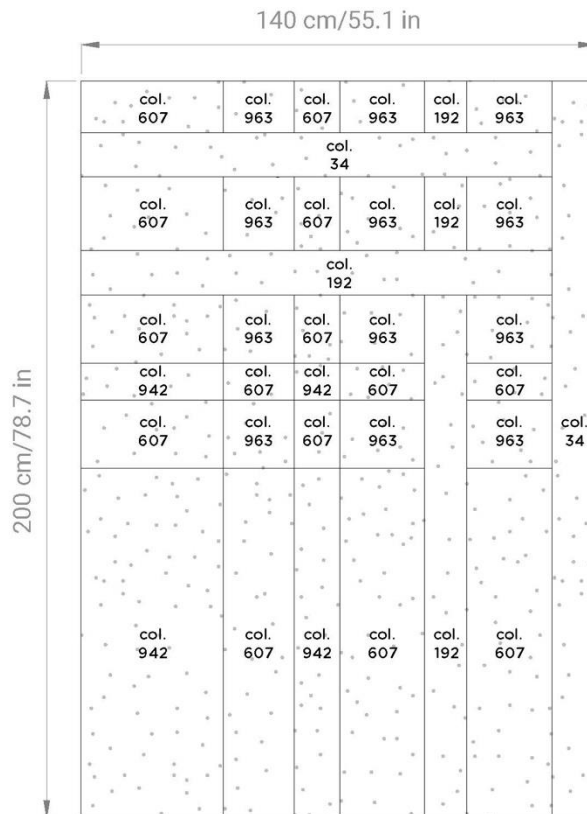

* TARTAN design by FEDERICO MANFREDINI:

DIMENSIONS:

- L 140 x H 200 cm x THK 4,5 mm
- L 55.1 x H 78.7 x THK 0.18 in

WEIGHT:

- 1200 gr/mtl
- 0.80 lb/ft