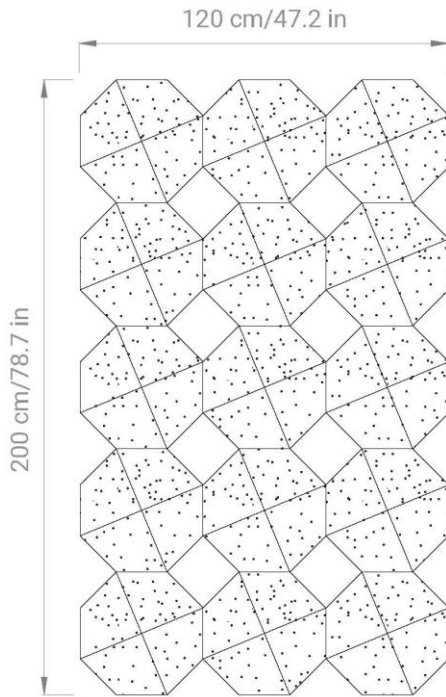

WEIGHT:

- 1200 gr/mtl
- 0.80 lb/ft

* LE CROCHET design by STUDIO ALGORITMO:

DIMENSIONS:

- L/H 136,2 x L/H 178,7 cm x THK 4,5 mm
- L/H 53.5 x L/H 70.4 x THK 0.18 in

WEIGHT:

- 1200 gr/mtl
- 0.80 lb/ft

* LE PIED DE POULE design by STUDIO ALGORITMO:

DIMENSIONS:

- L/H 154 x L/H 140 cm x THK 4,5 mm
- L/H 60.2 x L/H 55.1 x THK 0.18 in

WEIGHT:

- 1200 gr/mtl
- 0.80 lb/ft

* LES PETIT POIS design by STUDIO ALGORITMO:

DIMENSIONS:

- L/H 167,7 x L/H 156,7 cm x THK 4,5 mm
- L/H 62 x L/H 61.7 x THK 0.18 in

SET A

SET B

DIMENSIONS:

- L/H **200** x L/H **140** cm x THK **4,5** mm
- L/H **78.7** x L/H **55.1** x THK **0.18** in

WEIGHT:

- **1200** gr/mtl
- **0.80** lb/ft

* PEPITE design by STUDIO ALGORITMO:

DIMENSIONS:

- L/H 120 x L/H 200 cm x THK 4,5 mm
- L/H 47.2 x L/H 78.7 x THK 0.18 in

WEIGHT:

- 1200 gr/mtl
- 0.80 lb/ft

* POLAR design by FEDERICO MANFREDINI:

DIMENSIONS:

- L 140 x H 200 cm x THK 4,5 mm
- L 55.1 x H 78.7 x THK 0.18 in