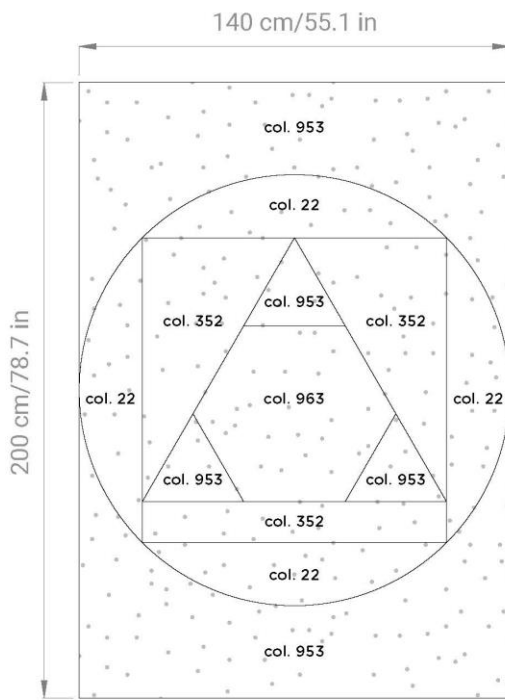

DIMENSIONS:

- L/H 154 x L/H 140 cm x THK 4,5 mm
- L/H 60.2 x L/H 55.1 x THK 0.18 in

WEIGHT:

- 1200 gr/mtl
- 0.80 lb/ft

* LES PETIT POIS design by STUDIO ALGORITMO:

DIMENSIONS:

- L/H 167,7 x L/H 156,7 cm x THK 4,5 mm
- L/H 62 x L/H 61.7 x THK 0.18 in

WEIGHT:

- 1200 gr/mtl
- 0.80 lb/ft

* MIMARI design by MIMARI STUDIO:

DIMENSIONS:

- L/H 310 x L/H 90 cm x THK 4,5 mm
- L/H 122 x L/H 35.4 x THK 0.18 in

WEIGHT:

- 1200 gr/mtl
- 0.80 lb/ft

* **OVERLAPPING** design by PAOLO DELL'ELCE:

SET A

SET B

DIMENSIONS:

- L/H **200** x L/H **140** cm x THK **4,5** mm
- L/H **78.7** x L/H **55.1** x THK **0.18** in

WEIGHT:

- **1200** gr/mtl
- **0.80** lb/ft

* PEPITE design by STUDIO ALGORITMO:

DIMENSIONS:

- L/H 120 x L/H 200 cm x THK 4,5 mm
- L/H 47.2 x L/H 78.7 x THK 0.18 in

WEIGHT:

- 1200 gr/mtl
- 0.80 lb/ft

* POLAR design by FEDERICO MANFREDINI:

DIMENSIONS:

- L 140 x H 200 cm x THK 4,5 mm
- L 55.1 x H 78.7 x THK 0.18 in