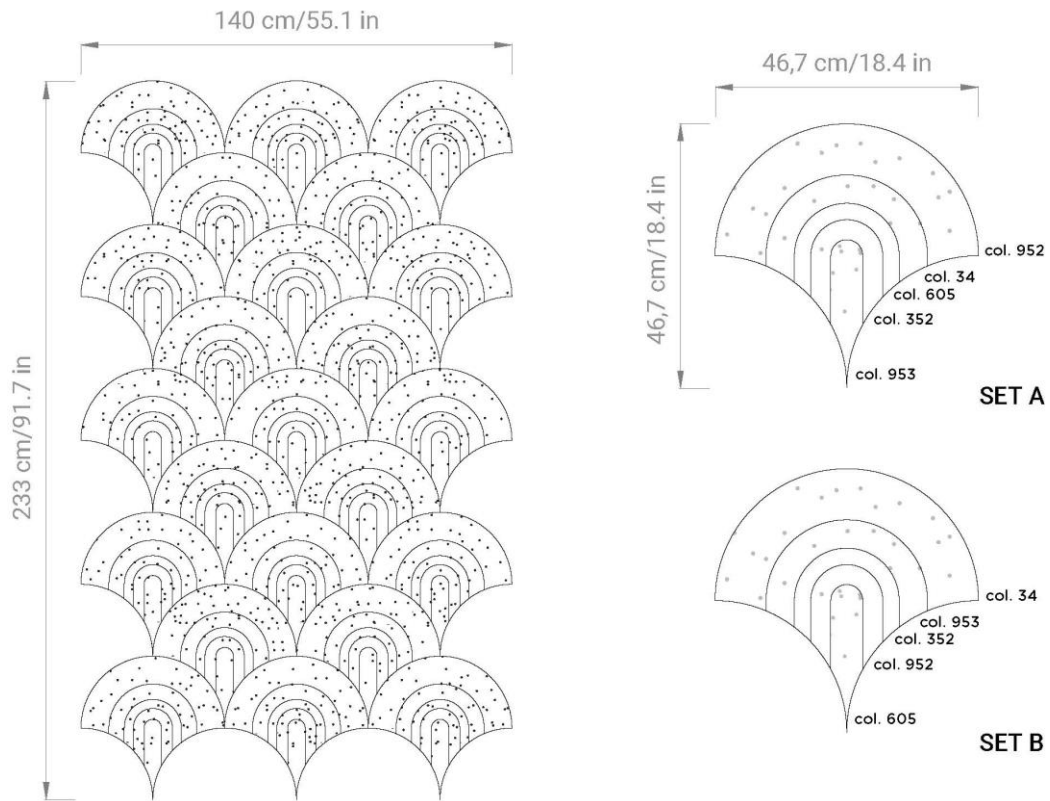

* **BLUEGRAM** design by GIO TIROTTO:

DIMENSIONS:

- L 100 x H 100 cm x THK 4,5 mm
- L 39.4 x H 39.4 x THK 0.18 in

WEIGHT:

- 1200 gr/mtl
- 0.80 lb/ft

* HERO design by FEDERICO MANFREDINI:

DIMENSIONS:

- L 140 x H 233 cm x THK 4,5 mm
- L 55.1 x H 91.7 x THK 0.18 in

WEIGHT:

- 1200 gr/mtl
- 0.80 lb/ft

* LE CROCHET design by STUDIO ALGORITMO:

DIMENSIONS:

- L/H 136,2 x L/H 178,7 cm x THK 4,5 mm
- L/H 53.5 x L/H 70.4 x THK 0.18 in

WEIGHT:

- 1200 gr/mtl
- 0.80 lb/ft

* LE PIED DE POULE design by STUDIO ALGORITMO:

SET A

SET B

DIMENSIONS:

- L/H **200** x L/H **140** cm x THK **4,5** mm
- L/H **78.7** x L/H **55.1** x THK **0.18** in

WEIGHT:

- **1200** gr/mtl
- **0.80** lb/ft

* PEPITE design by STUDIO ALGORITMO:

DIMENSIONS:

- L/H 120 x L/H 200 cm x THK 4,5 mm
- L/H 47.2 x L/H 78.7 x THK 0.18 in

WEIGHT:

- 1200 gr/mtl
- 0.80 lb/ft

* POLAR design by FEDERICO MANFREDINI:

DIMENSIONS:

- L 140 x H 200 cm x THK 4,5 mm
- L 55.1 x H 78.7 x THK 0.18 in