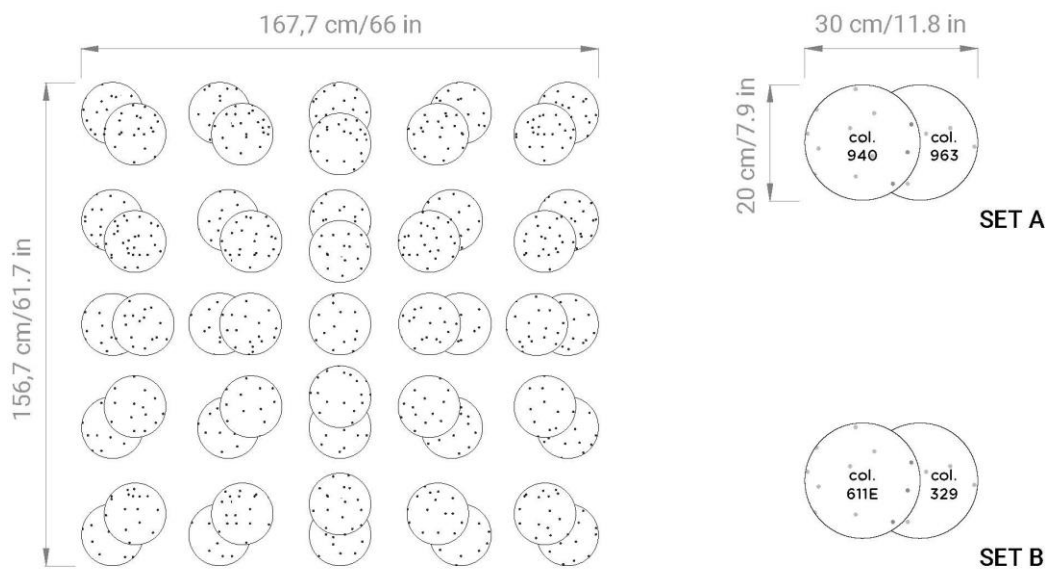

WEIGHT:

- 1200 gr/mtl
- 0.80 lb/ft

* LE CROCHET design by STUDIO ALGORITMO:

DIMENSIONS:

- L/H 136,2 x L/H 178,7 cm x THK 4,5 mm
- L/H 53.5 x L/H 70.4 x THK 0.18 in

WEIGHT:

- 1200 gr/mtl
- 0.80 lb/ft

* LE PIED DE POULE design by STUDIO ALGORITMO:

DIMENSIONS:

- L/H 154 x L/H 140 cm x THK 4,5 mm
- L/H 60.2 x L/H 55.1 x THK 0.18 in

WEIGHT:

- 1200 gr/mtl
- 0.80 lb/ft

* LES PETIT POIS design by STUDIO ALGORITMO:

DIMENSIONS:

- L/H 167,7 x L/H 156,7 cm x THK 4,5 mm
- L/H 62 x L/H 61.7 x THK 0.18 in

SET A

SET B

DIMENSIONS:

- L/H **200** x L/H **140** cm x THK **4,5** mm
- L/H **78.7** x L/H **55.1** x THK **0.18** in

WEIGHT:

- **1200** gr/mtl
- **0.80** lb/ft

* PEPITE design by STUDIO ALGORITMO:

DIMENSIONS:

- L/H 120 x L/H 200 cm x THK 4,5 mm
- L/H 47.2 x L/H 78.7 x THK 0.18 in

WEIGHT:

- 1200 gr/mtl
- 0.80 lb/ft

* POLAR design by FEDERICO MANFREDINI:

DIMENSIONS:

- L 140 x H 200 cm x THK 4,5 mm
- L 55.1 x H 78.7 x THK 0.18 in