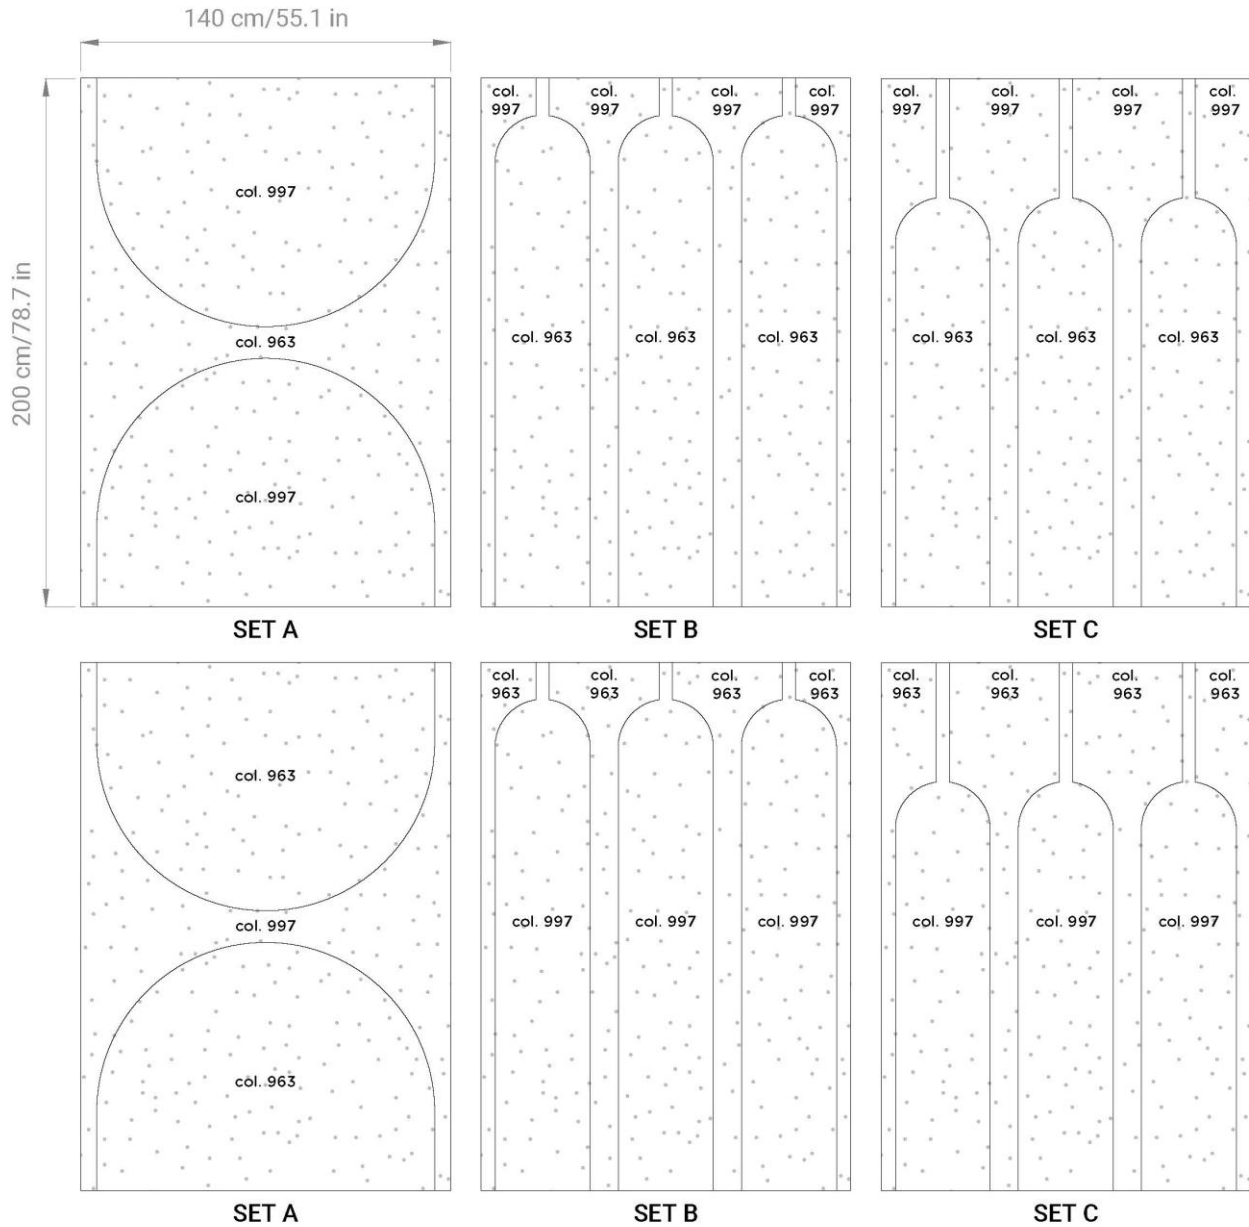

DIMENSIONS:

- L/H 154 x L/H 140 cm x THK 4,5 mm
- L/H 60.2 x L/H 55.1 x THK 0.18 in

WEIGHT:

- 1200 gr/mtl
- 0.80 lb/ft

* LES PETIT POIS design by STUDIO ALGORITMO:

DIMENSIONS:

- L/H 167,7 x L/H 156,7 cm x THK 4,5 mm
- L/H 62 x L/H 61.7 x THK 0.18 in

WEIGHT:

- 1200 gr/mtl
- 0.80 lb/ft

* MIMARI design by MIMARI STUDIO:

DIMENSIONS:

- L/H 310 x L/H 90 cm x THK 4,5 mm
- L/H 122 x L/H 35.4 x THK 0.18 in

WEIGHT:

- 1200 gr/mtl
- 0.80 lb/ft

* **OVERLAPPING** design by PAOLO DELL'ELCE:

SET A

SET B

DIMENSIONS:

- L/H **200** x L/H **140** cm x THK **4,5** mm
- L/H **78.7** x L/H **55.1** x THK **0.18** in

WEIGHT:

- **1200** gr/mtl
- **0.80** lb/ft

* PEPITE design by STUDIO ALGORITMO:

DIMENSIONS:

- L/H 120 x L/H 200 cm x THK 4,5 mm
- L/H 47.2 x L/H 78.7 x THK 0.18 in

WEIGHT:

- 1200 gr/mtl
- 0.80 lb/ft

* POLAR design by FEDERICO MANFREDINI:

DIMENSIONS:

- L 140 x H 200 cm x THK 4,5 mm
- L 55.1 x H 78.7 x THK 0.18 in