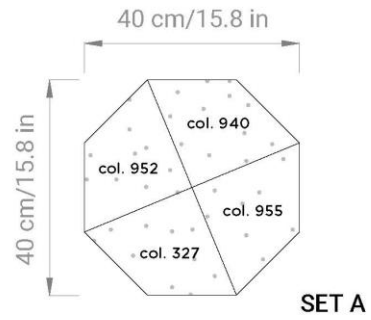

DIMENSIONS:

- L/H 154 x L/H 140 cm x THK 4,5 mm
- L/H 60.2 x L/H 55.1 x THK 0.18 in

WEIGHT:

- 1200 gr/mtl
- 0.80 lb/ft

* LES PETIT POIS design by STUDIO ALGORITMO:

DIMENSIONS:

- L/H 167,7 x L/H 156,7 cm x THK 4,5 mm
- L/H 62 x L/H 61.7 x THK 0.18 in

WEIGHT:

- 1200 gr/mtl
- 0.80 lb/ft

* MIMARI design by MIMARI STUDIO:

DIMENSIONS:

- L/H 310 x L/H 90 cm x THK 4,5 mm
- L/H 122 x L/H 35.4 x THK 0.18 in

WEIGHT:

- 1200 gr/mtl
- 0.80 lb/ft

* **OVERLAPPING** design by PAOLO DELL'ELCE:

SET A

SET B

DIMENSIONS:

- L/H **200** x L/H **140** cm x THK **4,5** mm
- L/H **78.7** x L/H **55.1** x THK **0.18** in

WEIGHT:

- **1200** gr/mtl
- **0.80** lb/ft

* PEPITE design by STUDIO ALGORITMO:

DIMENSIONS:

- L/H 120 x L/H 200 cm x THK 4,5 mm
- L/H 47.2 x L/H 78.7 x THK 0.18 in

WEIGHT:

- 1200 gr/mtl
- 0.80 lb/ft

* POLAR design by FEDERICO MANFREDINI:

DIMENSIONS:

- L 140 x H 200 cm x THK 4,5 mm
- L 55.1 x H 78.7 x THK 0.18 in