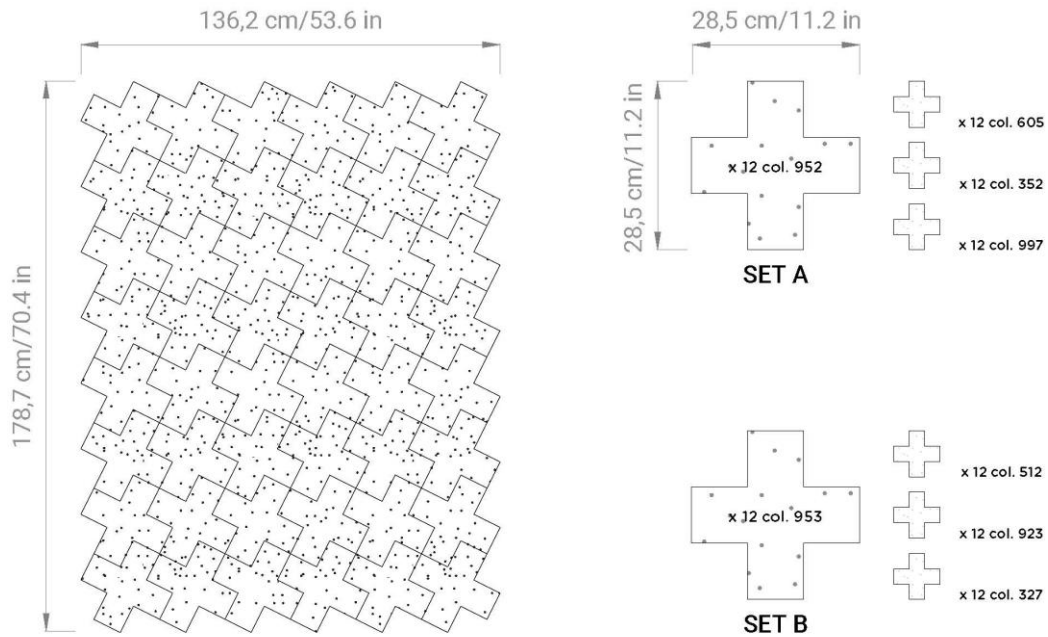

* **BLUEGRAM** design by GIO TIROTTO:

DIMENSIONS:

- L 100 x H 100 cm x THK 4,5 mm
- L 39.4 x H 39.4 x THK 0.18 in

WEIGHT:

- 1200 gr/mtl
- 0.80 lb/ft

* HERO design by FEDERICO MANFREDINI:

DIMENSIONS:

- L 140 x H 233 cm x THK 4,5 mm
- L 55.1 x H 91.7 x THK 0.18 in

WEIGHT:

- 1200 gr/mtl
- 0.80 lb/ft

* LE CROCHET design by STUDIO ALGORITMO:

DIMENSIONS:

- L/H 136,2 x L/H 178,7 cm x THK 4,5 mm
- L/H 53.5 x L/H 70.4 x THK 0.18 in

WEIGHT:

- 1200 gr/mtl
- 0.80 lb/ft

* LE PIED DE POULE design by STUDIO ALGORITMO:

DIMENSIONS:

- L/H 154 x L/H 140 cm x THK 4,5 mm
- L/H 60.2 x L/H 55.1 x THK 0.18 in

WEIGHT:

- 1200 gr/mtl
- 0.80 lb/ft

* LES PETIT POIS design by STUDIO ALGORITMO:

DIMENSIONS:

- L/H 167,7 x L/H 156,7 cm x THK 4,5 mm
- L/H 62 x L/H 61.7 x THK 0.18 in

SET A

SET B

DIMENSIONS:

- L/H **200** x L/H **140** cm x THK **4,5** mm
- L/H **78.7** x L/H **55.1** x THK **0.18** in

WEIGHT:

- **1200** gr/mtl
- **0.80** lb/ft

* PEPITE design by STUDIO ALGORITMO:

DIMENSIONS: