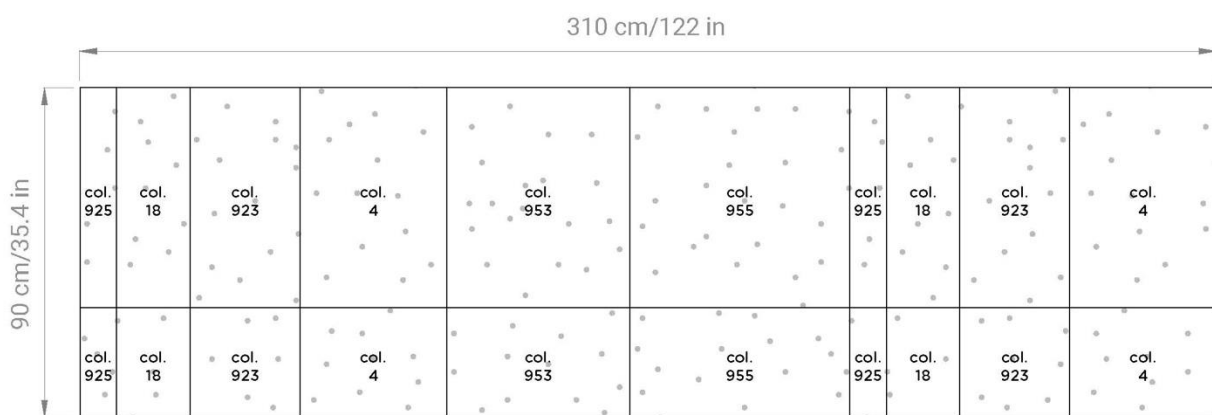

* MIMARI design by MIMARI STUDIO:

DIMENSIONS:

- L/H 310 x L/H 90 cm x THK 4,5 mm
- L/H 122 x L/H 35.4 x THK 0.18 in

WEIGHT:

- 1200 gr/mtl
- 0.80 lb/ft