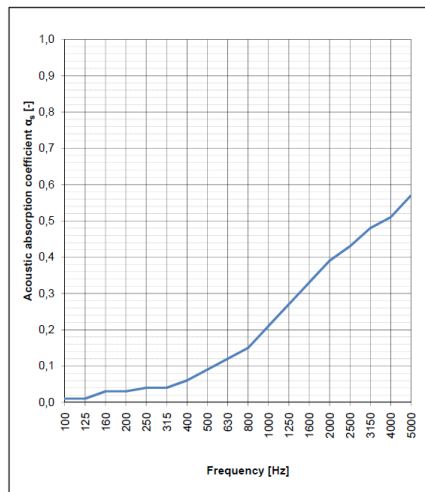

CERTIFICATIONS:

- **FIRE REACTION CLASS UE:**

B-s2, d0 - *OPTIONAL*

- **FIRE REACTION CLASS USA:**

Class A - ASTM E 84-18 - *OPTIONAL*

- **SOUND ABSORPTION REPORT:**

UNI EN ISO 354: 2003

UNI EN ISO 11654: 1998

Felt (THK 4,5 mm | 0.18 in):

Sample description: Fabric for surface, wall ceiling furniture application, Model "Feltro 4.5 mm"
Mounting Type: A

Sample area: 11.52 m²
Reverberation room volume: 181.3 m³

f [Hz]	αs [-]
Frequency	Acoustic absorption coefficient values
100	0.01
125	0.01
160	0.03
200	0.03
250	0.04
315	0.04
400	0.06
500	0.09
630	0.12
800	0.15
1000	0.21
1250	0.27
1600	0.33
2000	0.39
2500	0.43
3150	0.48
4000	0.51
5000	0.57