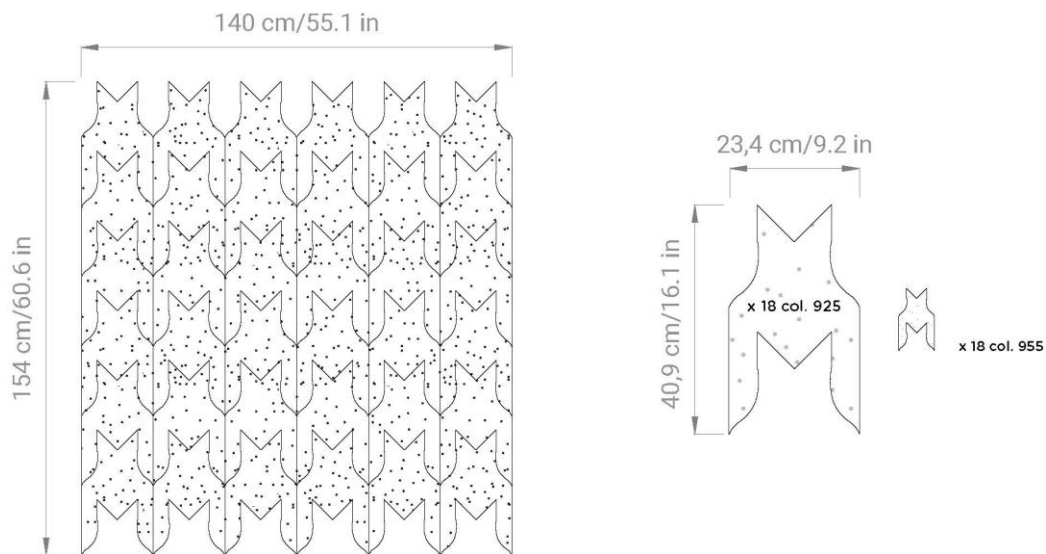

* **BLUEGRAM** design by GIO TIROTTO:

DIMENSIONS:

- L 100 x H 100 cm x THK 4,5 mm
- L 39.4 x H 39.4 x THK 0.18 in

WEIGHT:

- 1200 gr/mtl
- 0.80 lb/ft

* HERO design by FEDERICO MANFREDINI:

DIMENSIONS:

- L 140 x H 233 cm x THK 4,5 mm
- L 55.1 x H 91.7 x THK 0.18 in

WEIGHT:

- 1200 gr/mtl
- 0.80 lb/ft

* LE CROCHET design by STUDIO ALGORITMO:

DIMENSIONS:

- L/H 136,2 x L/H 178,7 cm x THK 4,5 mm
- L/H 53.5 x L/H 70.4 x THK 0.18 in

WEIGHT:

- 1200 gr/mtl
- 0.80 lb/ft

* LE PIED DE POULE design by STUDIO ALGORITMO:

DIMENSIONS:

- L/H 154 x L/H 140 cm x THK 4,5 mm
- L/H 60.2 x L/H 55.1 x THK 0.18 in

WEIGHT:

- 1200 gr/mtl
- 0.80 lb/ft

* LES PETIT POIS design by STUDIO ALGORITMO:

DIMENSIONS:

- L/H 167,7 x L/H 156,7 cm x THK 4,5 mm
- L/H 62 x L/H 61.7 x THK 0.18 in

SET A

SET B

DIMENSIONS:

- L/H **200** x L/H **140** cm x THK **4,5** mm
- L/H **78.7** x L/H **55.1** x THK **0.18** in

WEIGHT:

- **1200** gr/mtl
- **0.80** lb/ft

* PEPITE design by STUDIO ALGORITMO:

DIMENSIONS: