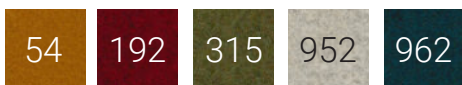

- 22 x 22 mm steel tube frame
- 4 caps in PE
- Packed stool in cardboard (1 pcs)

EXTRAS

- Painting in any RAL color
- Matched kei seat available in various colors

FRAME FINISHES

Finiture standard

02. Shiny Chrome, 05. Wrinkle white,
06. Wrinkle cappuccino, 07. Wrinkle grey,
15. Industrial Galvanized

UPHOLSTERY SEAT

Colors fabric - Palette 'natura'

N.B: fabric workable with raw cut seam

FRAME FINISHES

Verniciature industriali

09. Corten, 10. Rust,
11. Graphite Grey, 12. Coal Black,
13. Gunmetal, 14. Burnished Steel

04. White Alabaster,
05. Rock Gray

UPHOLSTERY SEAT

Colors eco-leather - Palette 'surround'
Fireproof eco-leather

101	102	103	104	105	106	107	108
109	110	111	112	113	114	115	116
117	118	119	120	121	122	123	124
125	126	127	128	129	130	131	132
			133	134	135	136	137