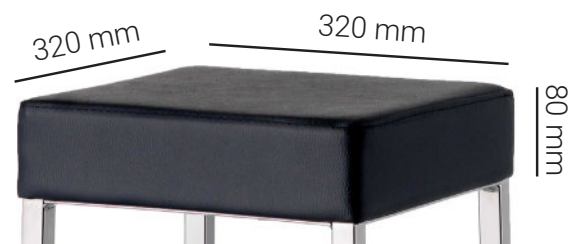

UPHOLSTERY KEI SEAT

1,4 kg

* see ["Warranty, cleaning and maintenance of the products, use and placement of the products"](#)

N.B: the colors may undergo variations of tone from production to production

N.B: the industrial finishes are made with artisan procedures and there can be variations in color from production to production