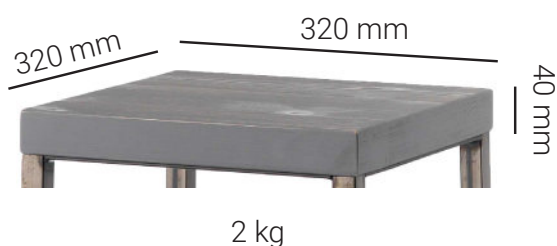

UPHOLSTERY SEAT

Colors fabric - Palette 'salò'
Fireproof fabric

01	02	03	04	50	51	52
53	54	55	56	57	58	59
60	61	62	63	64	65	66
				67	68	69

N.B: fabric not workable with raw cut seam

UPHOLSTERY SEAT

Colors velvet - Palette 'teddy'
Fireproof velvet on request

100	104	105	203	204	310	312
400	518	519	800	808	811	815

N.B: velvet not workable with raw cut seam

UPHOLSTERY SEAT

Colors velvet - Palette 'retro'
Fireproof velvet on request

100	104	201	204	300	308	400	
				500	801	808	809

N.B: velvet not workable with raw cut seam

SEAT FINISHES

Standard wood finishes

01	02	03

01. Natural, 02. Coffe Brown,
03. Nutmeg

SEAT FINISHES

Special PF wood finishes

04	05

04. White Alabaster,
05. Rock Gray

UPHOLSTERY SEAT

Colors eco-leather - Palette 'surround'
Fireproof eco-leather

101	102	103	104	105	106	107	108
109	110	111	112	113	114	115	116
117	118	119	120	121	122	123	124
125	126	127	128	129	130	131	132
			133	134	135	136	137

N.B: eco-leather not workable with raw cut seam

KEI SEAT IN BRUSHED FIR WOOD

N.B: the colors and woods may undergo variations of tone from production to production

* see ["Warranty, cleaning and maintenance of the products, use and placement of the products"](#)