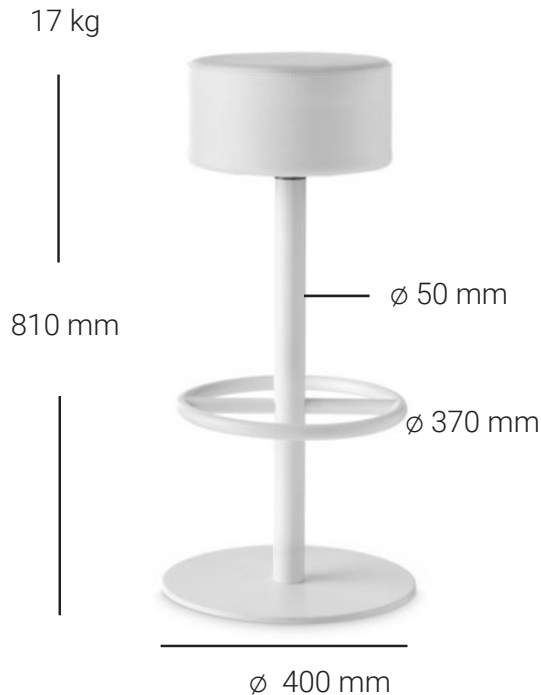

STEEL STOOL

# SG 530 GALAXY

Stainless steel stool composed of round ballast, and column in round section.

## TECHNICAL FEATURES

- Painted iron ballast
- Stainless steel cover, steel chrome or painted steel
- Stainless steel column, steel chrome or painted steel
- 4 PE caps