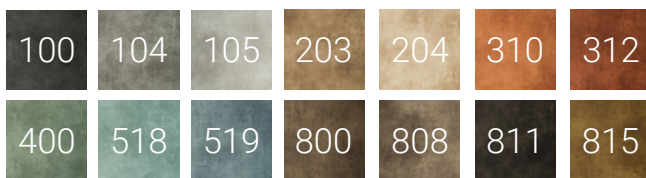

Finiture standard

03

03. Orange Peel Effect Black

UPHOLSTERY

Colors fabric - Palette 'natura'

54

192

315

* see ["Warranty, cleaning and maintenance of the products, use and placement of the products"](#)

UPHOLSTERY SEAT

Colors fabric - Palette 'salò'
Fireproof fabric

N.B: fabric not workable with raw cut seam

UPHOLSTERY SEAT

Colors velvet - Palette 'teddy'
Fireproof velvet on request

N.B: velvet not workable with raw cut seam

UPHOLSTERY SEAT

Colors velvet - Palette 'retro'
Fireproof velvet on request

N.B: velvet not workable with raw cut seam

SEAT FINISHES

Standard wood finishes

01. Natural, 02. Coffe Brown,
03. Nutmeg

SEAT FINISHES

Special PF wood finishes

04. White Alabaster,
05. Rock Gray

UPHOLSTERY SEAT

Colors eco-leather - Palette 'surround'
Fireproof eco-leather