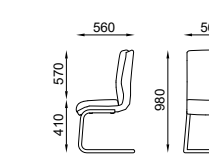

Le singole schede tecniche per articolo sono disponibili nel ns. sito www.seipo.it

- Standard castors (RT00) twin black nylon 50mm diameter.
- Standard five star base (BS00) in black nylon (black gas lift) 680mm diameter.
- Standard Class 3 black gas lift with black telescopic cover.
- Movements: A- B-D
- Body in anatomically and entirely curved wood for high and low versions.
- Padding in polyurethane resin with diversified density cut from injected block.
- Standard armrests (B19) in fixed black nylon.
- Upholstery choices among our colour charts or supplied by the customer.
- Customization of the product in various colours from the same category, yarns of various colours in contrast to the colour of the chair, sewn logo, brand implementation or other workmanship.
- Frame
- Standard cantilever in chromed or black epoxy powder coated steel.

Each technical data sheet per item code is available on our website www.seipo.it

M007 - M008

M011 - M012

M013

M014 - M015

M016 - M017

DETTAGLI / DETAILS

Bracciolo in legno opzionale
Optional wooden armrest