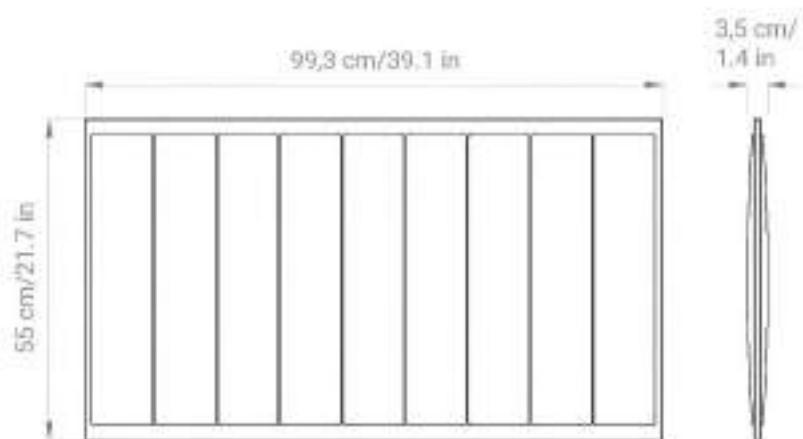

FLEXIBILITY:

- 0° - 360°

NOTE: *ECOflex can be used with PVC and metal panels*

DIMENSIONS:

- L 99,3 x H 55 x THK 3,5 cm
- L 39.1 x H 21.7 x THK 1.4 in

NOTE: *Panels may have differences in thickness due to the type of material*