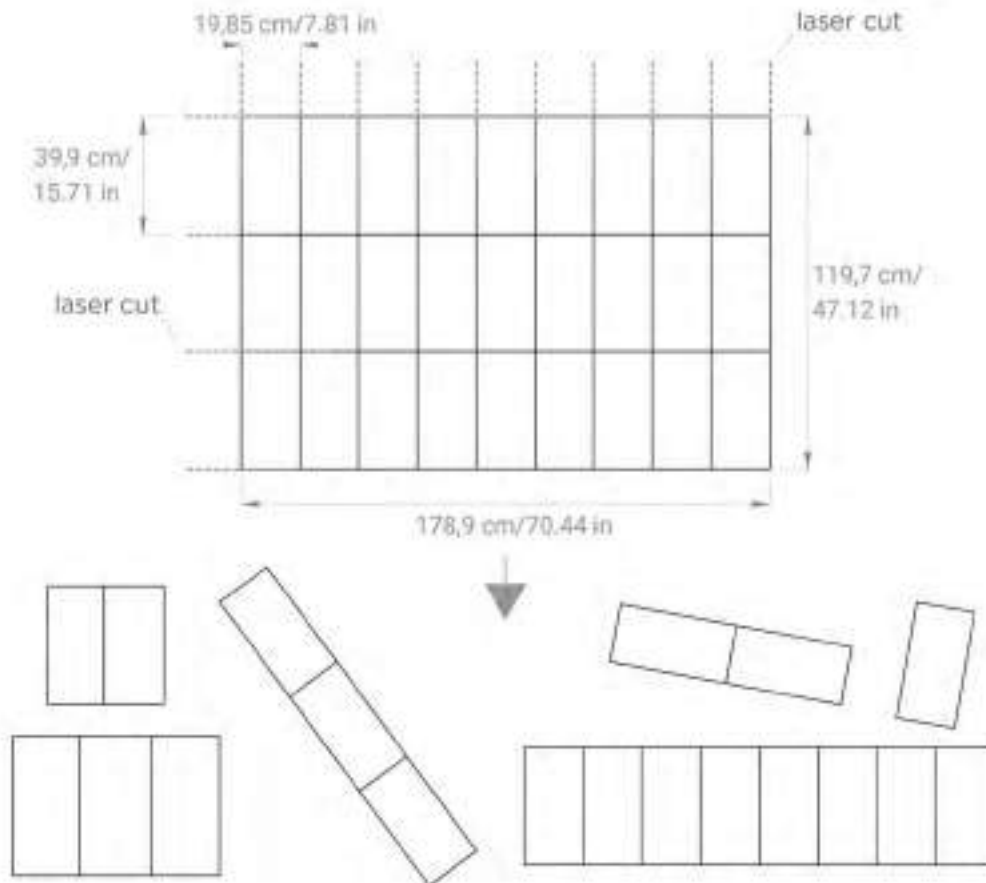

NAME:

ECodesk

DESCRIPTION:

Thermobonded sound-absorbing monomateric panel

APPLICATIONS:

- Desk: H **39,9** | **59,9** | **79,8** cm – With brackets
- Freestanding, totem with brackets
- Wall with velcro or magnets
- Ceiling with velcro or magnets
- Baffle with magnets or cables

ECodesk 40:

DIMENSIONS:

• L/H 19,85 | 39,75 | 59,6 | 79,45 | 99,3 | 119,25 | 139,1 | 158,95 | 178,9 x L/H 39,9 | 59,9 | 79,8 | 119,7

x THK 2 | 3,5 cm

• L/H 7.81 | 15.65 | 23.46 | 31.28 | 39.1 | 46.95 | 54.76 | 62.58 | 70.44 x L/H 15.71 | 23.58 | 31.42 | 47.16

x THK 0.79 | 1.38 in

NOTE: Panels may have differences in thickness due to the type of material

WEIGHT:

• 3 Kg/m²

• 0.62 lb/ft²

ECodesk 60:

DIMENSIONS:

• L/H 19,85 | 39,75 | 59,6 | 79,45 | 99,3 | 119,25 | 139,1 | 158,95 | 178,9 x L/H 59,9 | 119,8
x THK 2 | 3,5 cm

• L/H 7,81 | 15,65 | 23,46 | 31,28 | 39,1 | 46,95 | 54,76 | 62,58 | 70,44 x L/H 23,58 | 47,16
x THK 0,79 | 1,38 in

NOTE: *Panels may have differences in thickness due to the type of material*

WEIGHT:

- 3 Kg/m²
- 0.62 lb/ft²