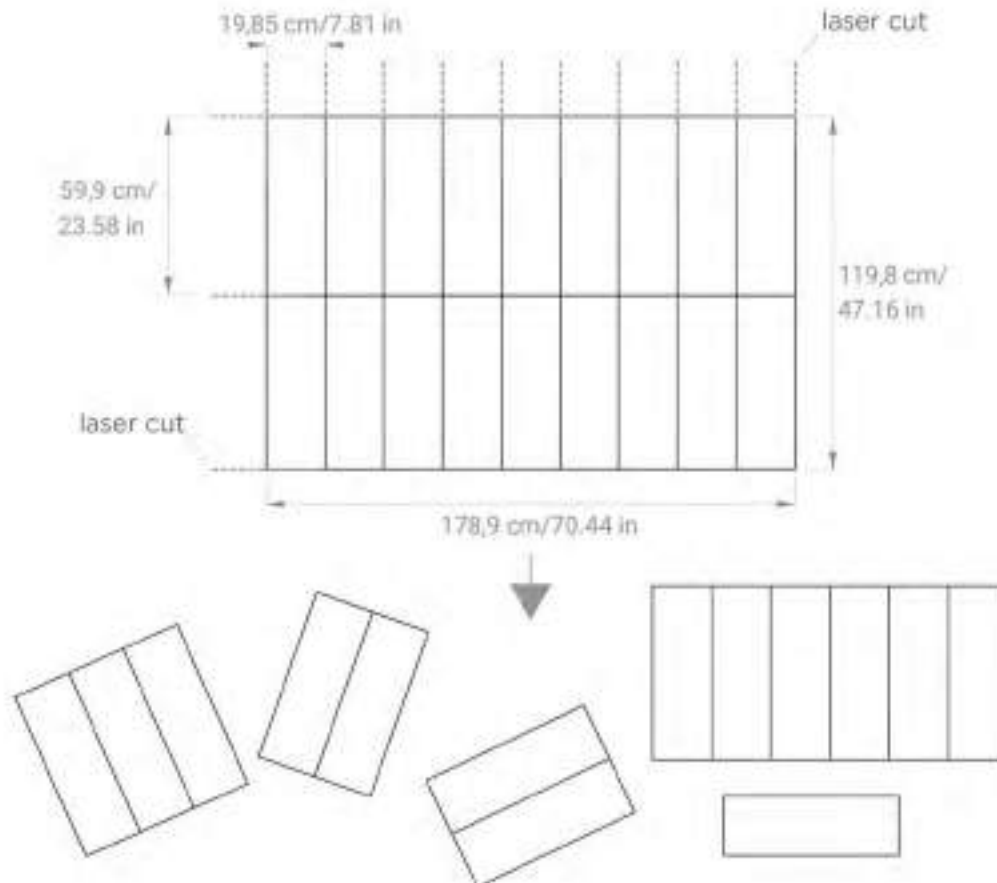

NAME:

ECodesk

DESCRIPTION:

Thermobonded sound-absorbing monomateric panel

APPLICATIONS:

- Desk: H **39,9** | **59,9** | **79,8** cm – With brackets
- Freestanding, totem with brackets
- Wall with velcro or magnets
- Ceiling with velcro or magnets
- Baffle with magnets or cables

ECodesk 40:

DIMENSIONS:

• L/H 19,85 | 39,75 | 59,6 | 79,45 | 99,3 | 119,25 | 139,1 | 158,95 | 178,9 x L/H 39,9 | 59,9 | 79,8 | 119,7

x THK 2 | 3,5 cm

• L/H 7.81 | 15.65 | 23.46 | 31.28 | 39.1 | 46.95 | 54.76 | 62.58 | 70.44 x L/H 15.71 | 23.58 | 31.42 | 47.16

x THK 0.79 | 1.38 in

NOTE: Panels may have differences in thickness due to the type of material

WEIGHT:

• 3 Kg/m²

• 0.62 lb/ft²

ECodesk 60:

DIMENSIONS:

• L/H 19,85 | 39,75 | 59,6 | 79,45 | 99,3 | 119,25 | 139,1 | 158,95 | 178,9 x L/H 59,9 | 119,8
x THK 2 | 3,5 cm

• L/H 7,81 | 15,65 | 23,46 | 31,28 | 39,1 | 46,95 | 54,76 | 62,58 | 70,44 x L/H 23,58 | 47,16
x THK 0,79 | 1,38 in

NOTE: *Panels may have differences in thickness due to the type of material*

WEIGHT:

- 3 Kg/m²
- 0.62 lb/ft²