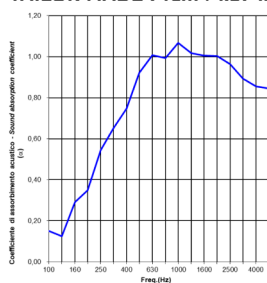

TAILOR MADE (5cm | 1.97 in):

TAILOR MADE (10cm | 3.94 in):