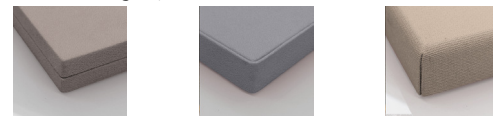

COD	TF5-S-60.60/V	TF5-S-80.80/V	TF5-S-120.120/V
CM	60xH60x5	80xH80x5	120xH120x5
IN	23.6xH23.6x2	31.5xH31.5x2	47.2xH47.2x2
CO	Tr, Ef, Pt, Tw	Tr, Ef, Pt, Tw	Tr, Ef, Pt, Tw

COD	TF5-R-120.60/V	TF5-R-160.80/V	TF5-R-180.100/V	TF5-R-200.120/V
CM	120xH60x5	160xH80x5	180xH100x5	200xH120x5
IN	47.2xH23.6x2	63xH31.5x2	70.9xH39.4x2	78.7xH47.2x2
CO	Tr, Ef, Pt, Tw	Tr, Ef, Pt, Tw	Tr, Ef, Pt, Tw	Tr, Ef, Pt, Tw

COD	TF5-C-60/V	TF5-C-80/V	TF5-C-100/V	TF5-C-120/V
CM	Ø60x5	Ø80x5	Ø100x5	Ø120x5
IN	Ø23.6x2	Ø31.5x2	Ø39.4x2	Ø47.2x2
CO	Tr, Ef, Pt, Tw	Tr, Ef, Pt, Tw	Tr, Ef, Pt, Tw	Tr, Ef, Pt, Tw

COD	TF5-E-120.80/V	TF5-E-160.80/V	TF5-E-180.100/V	TF5-E-200.100/V
CM	120xH80x5	160xH80x5	180xH100x5	200xH120x5
IN	47.2xH31.5x2	63xH31.5x2	70.9xH39.4x2	78.7xH47.2x2
CO	Tr, Ef, Pt, Tw	Tr, Ef, Pt, Tw	Tr, Ef, Pt, Tw	Tr, Ef, Pt, Tw

COD	TF5-T-60.52/V	TF5-T-120.104/V
CM	60xH51,95x5	120xH103,9x5
IN	23.6xH20.45x2	47.2xH40.9x2
CO	Tr, Ef, Pt, Tw	Tr, Ef, Pt, Tw

COD	TF5-P-63.60/V	TF5-P-126.120/V
CM	63,1xH60x5	126,2xH120x5
IN	24.85xH23.6x2	49.7xH47.2x2
CO	Tr, Ef, Pt, Tw	Tr, Ef, Pt, Tw

COD	TF5-H-69.60/V	TF5-H-138.120/V
CM	69,25xH60x5	138,55xH120x5
IN	27.3xH23.6x2	54.55xH47.2x2
CO	Tr, Ef, Pt, Tw	Tr, Ef, Pt, Tw

standard: Angolo retto | right angle | angle droit |
Rechter Winkel | ángulo recto

altre soluzioni | other solution | autres solutions
andere Lösungen | otras soluciones: