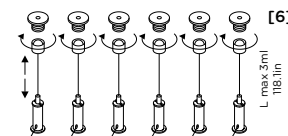

Example:

COD	TF5-S-120.120/4C
CM	120x120x5
IN	47.2x47.2x2
CO	Tr, Ef, Pt, Tw

TM-4-F
3ml
118.1in
CR

standard:
Angolo retto
right angle
angle droit
Rechter Winkel
ángulo recto

Possibile predisposizione foro per luci
Possibility to have a hole for lights
possibilité d'avoir un trou pour les lumières
möglichkeit, ein Loch für die Lichter zu haben
Posibilidad de tener un orificio para luces

COD	TF5-S-60.60/4C	TF5-S-80.80/4C	TF5-S-120.120/4C
CM	60x60x5	80x80x5	120x120x5
IN	23.6x23.6x2	31.5x31.5x2	47.2x47.2x2
CO	Tr, Ef, Pt, Tw	Tr, Ef, Pt, Tw	Tr, Ef, Pt, Tw

COD	TF5-R-120.60/4C	TF5-R-160.80/6C	TF5-R-180.100/6C	TF5-R-200.120/6C
CM	120x60x5	160x80x5	180x100x5	200x120x5
IN	47.2x23.6x2	63x31.5x2	70.9x39.4x2	78.7x47.2x2
CO	Tr, Ef, Pt, Tw	Tr, Ef, Pt, Tw	Tr, Ef, Pt, Tw	Tr, Ef, Pt, Tw

COD	TF5-C-60/3C	TF5-C-80/3C	TF5-C-100/3C	TF5-C-120/3C
CM	Ø60x5	Ø80x5	Ø100x5	Ø120x5
IN	Ø23.6x2	Ø31.5x2	Ø39.4x2	Ø47.2x2
CO	Tr, Ef, Pt, Tw	Tr, Ef, Pt, Tw	Tr, Ef, Pt, Tw	Tr, Ef, Pt, Tw

COD	TF5-E-120.80/4C	TF5-E-160.80/4C	TF5-E-180.100/4C	TF5-E-200.120/5C
CM	120x80x5	160x80x5	180x100x5	200x120x5
IN	47.2x31.5x2	63x31.5x2	70.9x39.4x2	78.7x47.2x2
CO	Tr, Ef, Pt, Tw	Tr, Ef, Pt, Tw	Tr, Ef, Pt, Tw	Tr, Ef, Pt, Tw

COD	TF5-T-60.52/3C	TF5-T-120.104/3C
CM	60x51,95x5	120x103,9x5
IN	23.6x20.45x2	47.2x40.9x2
CO	Tr, Ef, Pt, Tw	Tr, Ef, Pt, Tw

COD	TF5-P-63.60/3C	TF5-P-126.120/4C	TF5-H-69.60/3C	TF5-H-138.120/4C
CM	63,1x60x5	126,2x120x5	69,25x60x5	138,5x120x5
IN	24.85x23.6x2	49.7x47.2x2	27.3x23.6x2	54.55x47.2x2
CO	Tr, Ef, Pt, Tw	Tr, Ef, Pt, Tw	Tr, Ef, Pt, Tw	Tr, Ef, Pt, Tw

foro singolo + cavo regolabile | single hole + adjustable cable
seul trou + câble réglable | einzelnes Loch + verstellbares Kabel
solo agujero + cable ajustable

TM-3-F
3ml
118.1in
CR

TM-4-F
3ml
118.1in
CR

TM-5-F
3ml
118.1in
CR