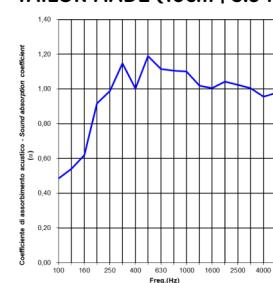

TAILOR MADE (5cm | 1.97 in):

TAILOR MADE (10cm | 3.94 in):