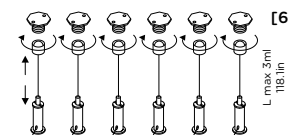

Example:

COD	TF5-S-120.120/4C
CM	120x120x5
IN	47.2x47.2x2
CO	Tr, Ef, Pt, Tw

TM-4-F
3ml
118.1in
CR

standard:
Angolo retto
right angle
angle droit
Rechter Winkel
ángulo recto

Possibile predisposizione foro per luci
Possibility to have a hole for lights
possibilité d'avoir un trou pour les lumières
möglichkeit, ein Loch für die Lichter zu haben
Posibilidad de tener un orificio para luces

COD	TF5-S-60.60/4C	TF5-S-80.80/4C	TF5-S-120.120/4C
CM	60x60x5	80x80x5	120x120x5
IN	23.6x23.6x2	31.5x31.5x2	47.2x47.2x2
CO	Tr, Ef, Pt, Tw	Tr, Ef, Pt, Tw	Tr, Ef, Pt, Tw

COD	TF5-R-120.60/4C	TF5-R-160.80/6C	TF5-R-180.100/6C	TF5-R-200.120/6C
CM	120x60x5	160x80x5	180x100x5	200x120x5
IN	47.2x23.6x2	63x31.5x2	70.9x39.4x2	78.7x47.2x2
CO	Tr, Ef, Pt, Tw	Tr, Ef, Pt, Tw	Tr, Ef, Pt, Tw	Tr, Ef, Pt, Tw

COD	TF5-C-60/3C	TF5-C-80/3C	TF5-C-100/3C	TF5-C-120/3C
CM	Ø60x5	Ø80x5	Ø100x5	Ø120x5
IN	Ø23.6x2	Ø31.5x2	Ø39.4x2	Ø47.2x2
CO	Tr, Ef, Pt, Tw	Tr, Ef, Pt, Tw	Tr, Ef, Pt, Tw	Tr, Ef, Pt, Tw

COD	TF5-E-120.80/4C	TF5-E-160.80/4C	TF5-E-180.100/4C	TF5-E-200.120/5C
CM	120x80x5	160x80x5	180x100x5	200x120x5
IN	47.2x31.5x2	63x31.5x2	70.9x39.4x2	78.7x47.2x2
CO	Tr, Ef, Pt, Tw	Tr, Ef, Pt, Tw	Tr, Ef, Pt, Tw	Tr, Ef, Pt, Tw

COD	TF5-T-60.52/3C	TF5-T-120.104/3C
CM	60x51,95x5	120x103,9x5
IN	23.6x20.45x2	47.2x40.9x2
CO	Tr, Ef, Pt, Tw	Tr, Ef, Pt, Tw

COD	TF5-P-63.60/3C	TF5-P-126.120/4C	TF5-H-69.60/3C	TF5-H-138.120/4C
CM	63,1x60x5	126,2x120x5	69,25x60x5	138,5x120x5
IN	24.85x23.6x2	49.7x47.2x2	27.3x23.6x2	54.55x47.2x2
CO	Tr, Ef, Pt, Tw	Tr, Ef, Pt, Tw	Tr, Ef, Pt, Tw	Tr, Ef, Pt, Tw

foro singolo + cavo regolabile | single hole + adjustable cable
seul trou + câble réglable | einzelnes Loch + verstellbares Kabel
solo agujero + cable ajustable

TM-3-F
3ml
118.1in
CR

TM-4-F
3ml
118.1in
CR

TM-5-F
3ml
118.1in
CR