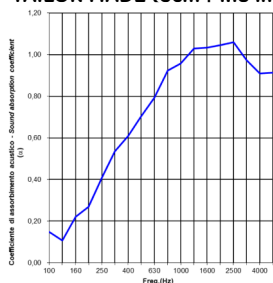

SCHALLABSORPTION:
UNI EN ISO 354: 2003
UNI EN ISO 11654: 1998

NOMBRE:
TAILOR MADE
T-FRAME

ES

DESCRIPCIÓN:
Panel / sistema de absorción acústica, mano de obra de sartorial, modelo Hecho a medida, compuesto por estructura multicapa y rígida estratigrafía de fibra poliéster fonoabsorbente

APLICACIONES:
• Pared con velcro o imanes
• Escritorio
• Techo con velcro o imanes
• Techo pendular
• Deflectores con imanes o cables
• Autoportante, tótem

DIMENSIONES:
Paneles personalizables

ESPEJOR:
3 | 5 cm
1.18 | 1.97 in
Espesores personalizados bajo pedido

PESO:
• ESP 3 cm:
2 kg/m²
0.41 lb/ft²
• ESP 5 cm:
2.5 kg/m²
0.51 lb/ft²

COMPOSICIÓN:
• Alma:
material acústico compuesto de material 100% reciclado, fibra de poliéster
Reacción al fuego: **CL1**
Clase de fumo: F1
Certificado: Oekotex

ACABADO DEL PANEL:
• **Trevira CS** - 100% poliéster
Reacción al fuego: **CL1**
Certificado: Oekotex
• **ECOfelt** - 90% lana, 10% poliéster
• **PETfelt** - 100% PET
• **Velvet** - 100% poliéster
• **Tweed** - 75% lana, 25% poliamida
Reacción al fuego: **CL1**

RECICLABILIDAD:
Panel de material reciclado y reciclable al final de su vida, sin tener que separar el alma y el forro.

MANTENIMIENTO:
Panel limpiable con detergentes específicos.

REACCIÓN AL FUEGO:
B-s2, d0

MARCADO CE:
B-s1, d0

CERTIFICACIONES ECOLÓGICAS:
GREENGUARD
GREENGUARDGOLD

ABSORCIÓN DE SONIDO:
UNI EN ISO 354: 2003
UNI EN ISO 11654: 1998

TAILOR MADE (3cm | 1.18 in):