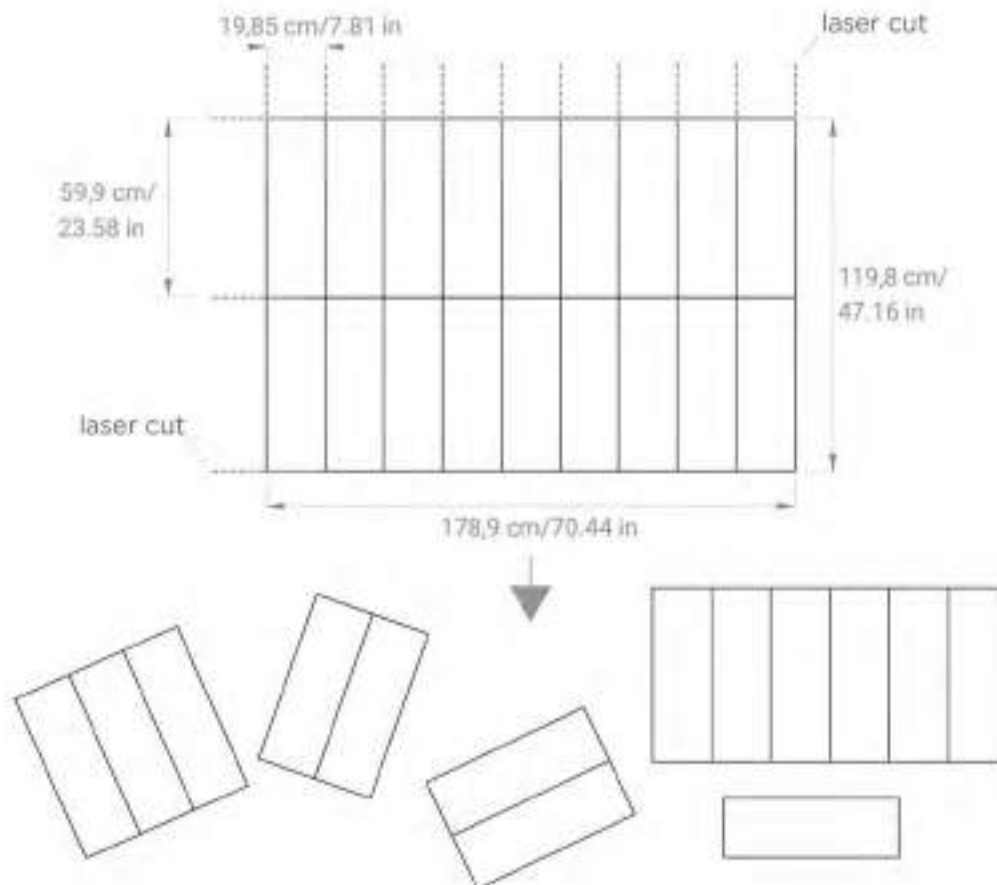

NAME:

ECodesk

DESCRIPTION:

Thermobonded sound-absorbing monomateric panel

APPLICATIONS:

- Desk: H **39,9** | **59,9** | **79,8** cm – With brackets
- Freestanding, totem with brackets
- Wall with velcro or magnets
- Ceiling with velcro or magnets
- Baffle with magnets or cables

ECodesk 40:

DIMENSIONS:

• L/H 19,85 | 39,75 | 59,6 | 79,45 | 99,3 | 119,25 | 139,1 | 158,95 | 178,9 x L/H 39,9 | 59,9 | 79,8 | 119,7

x THK 2 | 3,5 cm

• L/H 7.81 | 15.65 | 23.46 | 31.28 | 39.1 | 46.95 | 54.76 | 62.58 | 70.44 x L/H 15.71 | 23.58 | 31.42 | 47.16

x THK 0.79 | 1.38 in

NOTE: Panels may have differences in thickness due to the type of material

WEIGHT:

• 3 Kg/m²

• 0.62 lb/ft²

ECodesk 60:

DIMENSIONS:

• L/H 19,85 | 39,75 | 59,6 | 79,45 | 99,3 | 119,25 | 139,1 | 158,95 | 178,9 x L/H 59,9 | 119,8
x THK 2 | 3,5 cm

• L/H 7.81 | 15.65 | 23.46 | 31.28 | 39.1 | 46.95 | 54.76 | 62.58 | 70.44 x L/H 23.58 | 47.16
x THK 0.79 | 1.38 in

NOTE: *Panels may have differences in thickness due to the type of material*

WEIGHT:

- 3 Kg/m²
- 0.62 lb/ft²