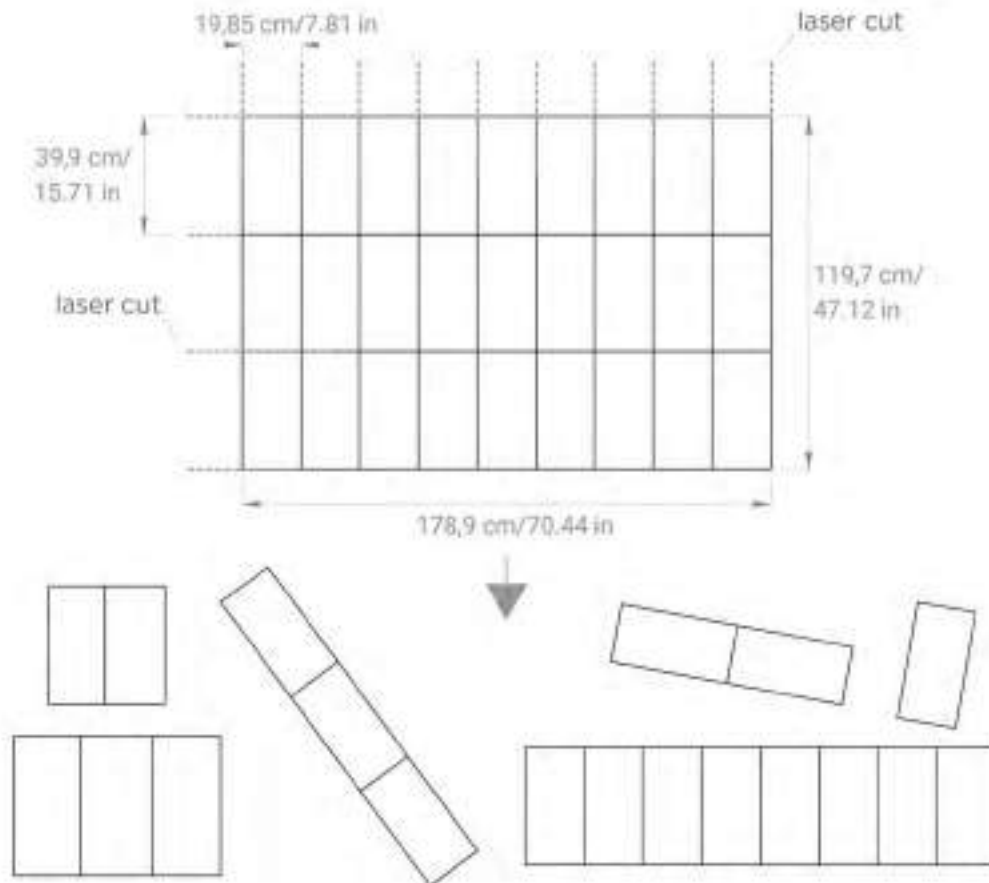

NAME:

ECodesk

DESCRIPTION:

Thermobonded sound-absorbing monomateric panel

APPLICATIONS:

- Desk: H **39,9** | **59,9** | **79,8** cm – With brackets
- Freestanding, totem with brackets
- Wall with velcro or magnets
- Ceiling with velcro or magnets
- Baffle with magnets or cables

ECodesk 40:

DIMENSIONS:

• L/H 19,85 | 39,75 | 59,6 | 79,45 | 99,3 | 119,25 | 139,1 | 158,95 | 178,9 x L/H 39,9 | 59,9 | 79,8 | 119,7

x THK 2 | 3,5 cm

• L/H 7.81 | 15.65 | 23.46 | 31.28 | 39.1 | 46.95 | 54.76 | 62.58 | 70.44 x L/H 15.71 | 23.58 | 31.42 | 47.16

x THK 0.79 | 1.38 in

NOTE: Panels may have differences in thickness due to the type of material

WEIGHT:

• 3 Kg/m²

• 0.62 lb/ft²

ECodesk 60:

DIMENSIONS:

• L/H 19,85 | 39,75 | 59,6 | 79,45 | 99,3 | 119,25 | 139,1 | 158,95 | 178,9 x L/H 59,9 | 119,8
x THK 2 | 3,5 cm