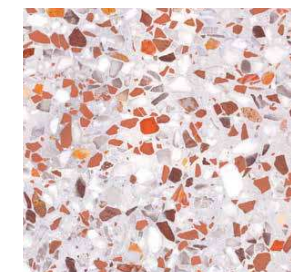

LRV 14%

866 | mandarine uni

LRV 33%

876 | orange uni

LRV 22%

9608 | green graphito, 878 | dark green uni, 235 | lemon canyon

886 | red uni

LRV 13%

406 | red doodle

LRV 27%

9406 | coral terrazzo

LRV 46%

**868** | lime uni LRV 48%

**928** | lime topography LRV 54%

**248** | lime green canyon LRV 49%

**4807** | lilac stardust LRV 64%