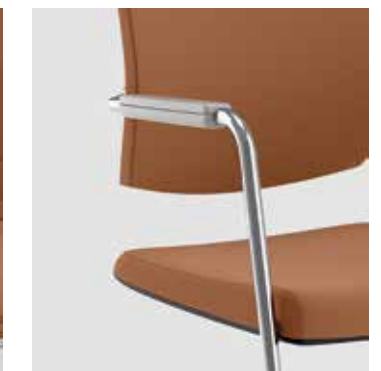

- Standard castors (RT05) twin black nylon 65mm diameter
- Standard 4 star base in brushed polished aluminium 700mm diameter with glides
- Standard five star base (BS80) brushed polished aluminium (chromed gas lift) 700mm diameter
- Standard chromed gas lift
- Movements: AC - BC
- Body anatomically and entirely brushed polished aluminium in the high, medium and low versions
- Padding in polyurethane resin with diversified density cut from injected block (soft version)
- Standard armrests (B23) in brushed polished aluminium
- Upholstery choices among our colour charts or supplied by the customer (soft version)
- Upholstery in white or black mesh (net version)
- Customization of the product in various colours from the same category, yarns of various colours in contrast to the colour of the chair, sewn logo, brand implementation or other workmanship.
- The options relating to the articles are available in the price list.
- The singular data sheets for each item are available on our website www.seipo.it

DETTAGLI / DETAILS

Movimento a gas
Gas lift movement

Movimento gas-oscillante
Gas tilt movement

Braccioli in alluminio per sedute girevoli
Swivel chairs with aluminium armrests

Braccioli in acciaio sedute fisse
Fixed chairs with steel armrests

Cuciture schienale rete
Mesh backrest seams

Cuciture sedute girevoli
Swivel chair seams

Cuciture sedute fisse
Fixed chair seams