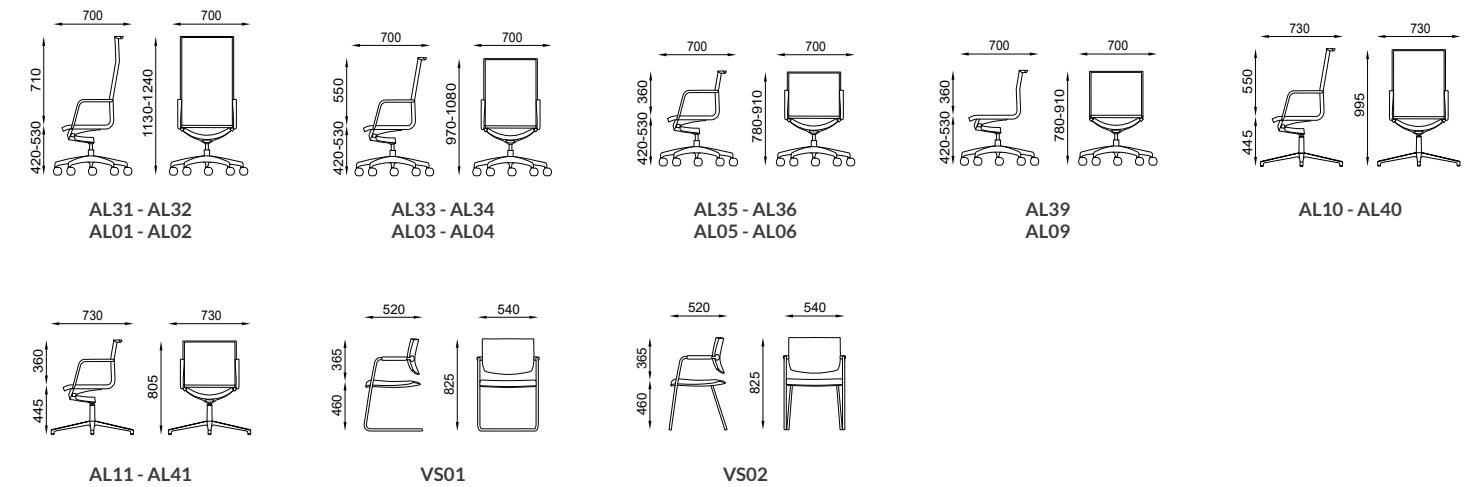

- Standard castors (RT05) twin black nylon 65mm diameter
- Standard 4 star base in brushed polished aluminium 700mm diameter with glides
- Standard five star base (BS80) brushed polished aluminium (chromed gas lift) 700mm diameter
- Standard chromed gas lift
- Movements: AC - BC
- Body anatomically and entirely brushed polished aluminium in the high, medium and low versions
- Padding in polyurethane resin with diversified density cut from injected block (soft version)
- Standard armrests (B23) in brushed polished aluminium
- Upholstery choices among our colour charts or supplied by the customer (soft version)
- Upholstery in white or black mesh (net version)
- Customization of the product in various colours from the same category, yarns of various colours in contrast to the colour of the chair, sewn logo, brand implementation or other workmanship.
- The options relating to the articles are available in the price list.
- The singular data sheets for each item are available on our website www.seipo.it